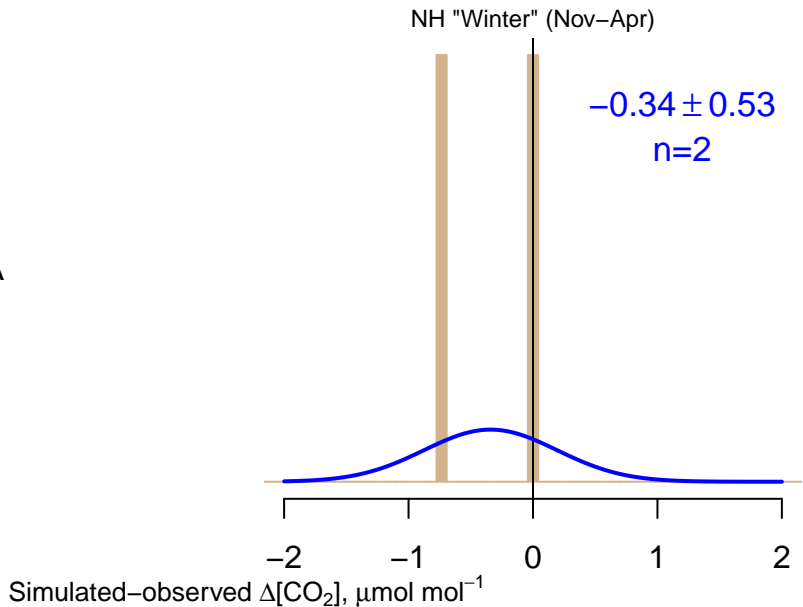

NO DATA

Data from 19–Mar–2013 to 07–Nov–2013

co2_inx_aircraft-pfp_1_allvalid_0-1000masl
CT2022, created 20–Jan–2023 18:34