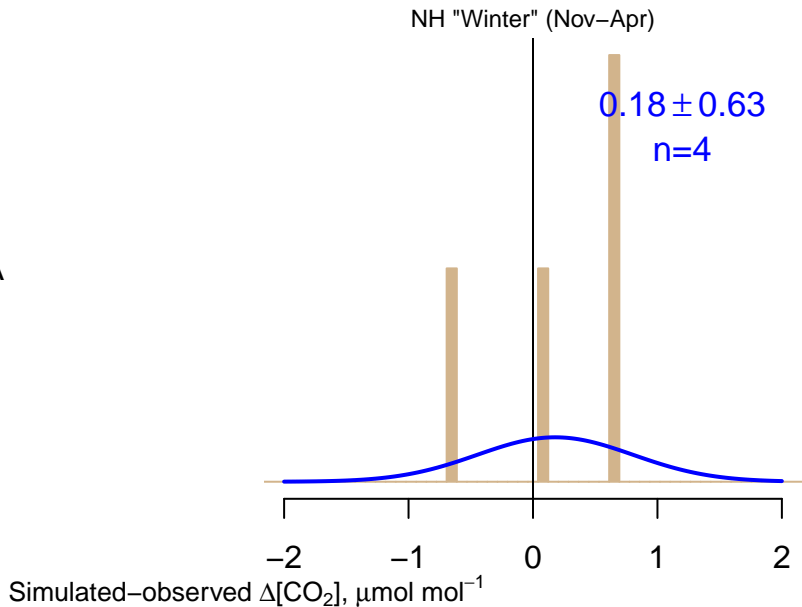

NO DATA

Data from 20–Dec–2005 to 05–Nov–2010

co2_mkn_surface-flask_1_representative
CT2022, created 20–Jan–2023 18:40