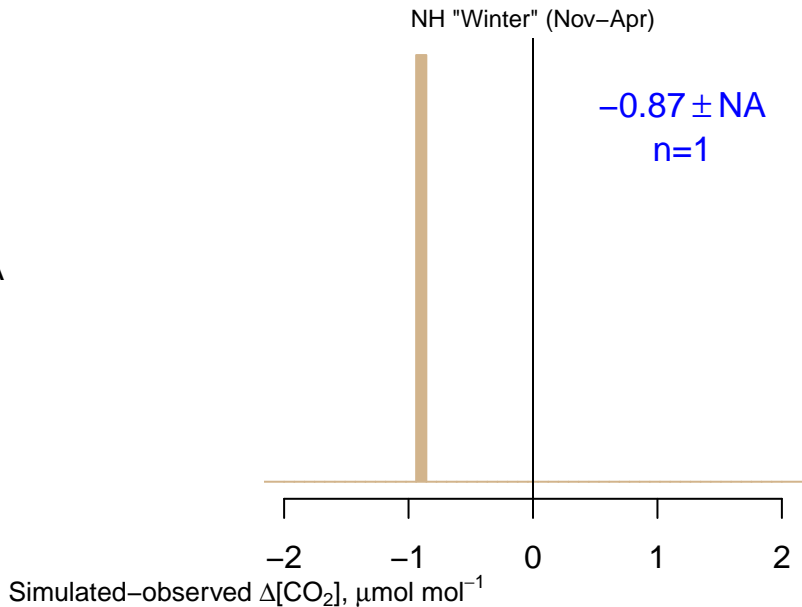

NO DATA

Data from 25–Oct–2009 to 19–Dec–2013

co2_nha_aircraft-pfp_1_allvalid_5000–6000masl
CT2022, created 20–Jan–2023 18:41