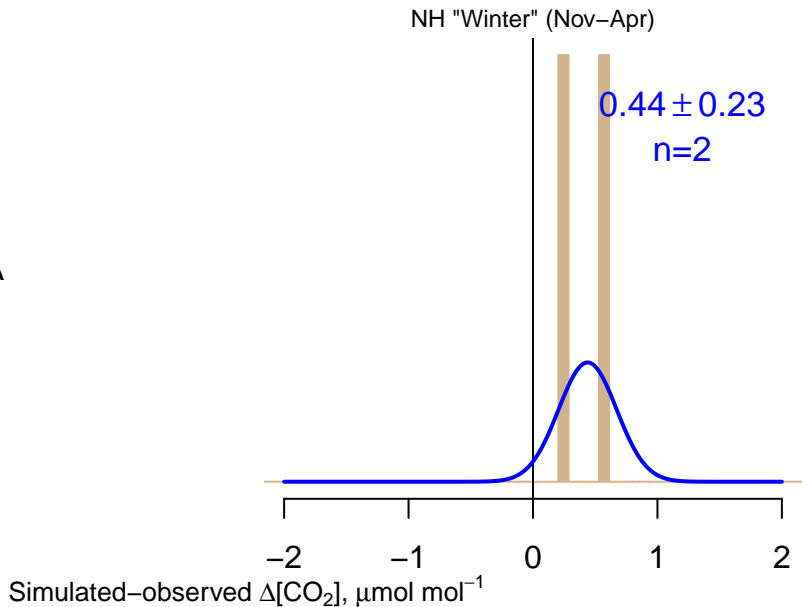

NO DATA

Data from 27–Mar–2006 to 28–Jan–2007

co2_nha_aircraft-pfp_1_allvalid_7000–8000masl
CT2022, created 20–Jan–2023 18:42