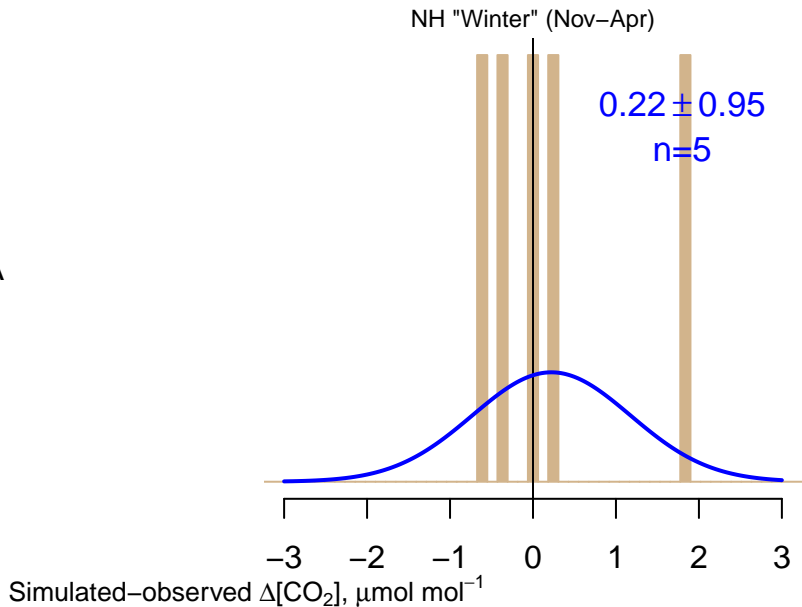

NO DATA

Data from 23–Mar–2011 to 12–Oct–2018

co2_rta_aircraft-pfp_1_allvalid_0–1000masl
CT2022, created 20–Jan–2023 18:46