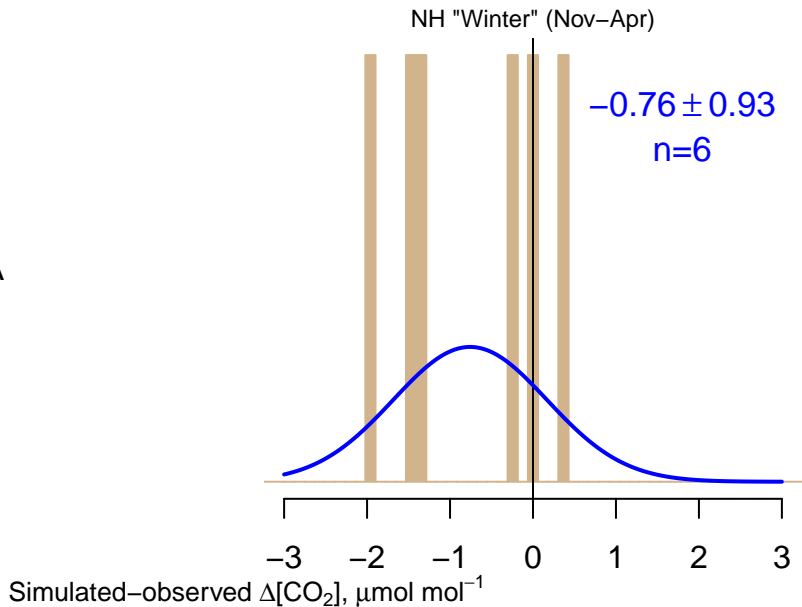

NO DATA

Data from 03–Mar–2011 to 18–Dec–2019

co2_rta_aircraft-pfp_1_allvalid_6000–7000masl
CT2022, created 20–Jan–2023 18:47