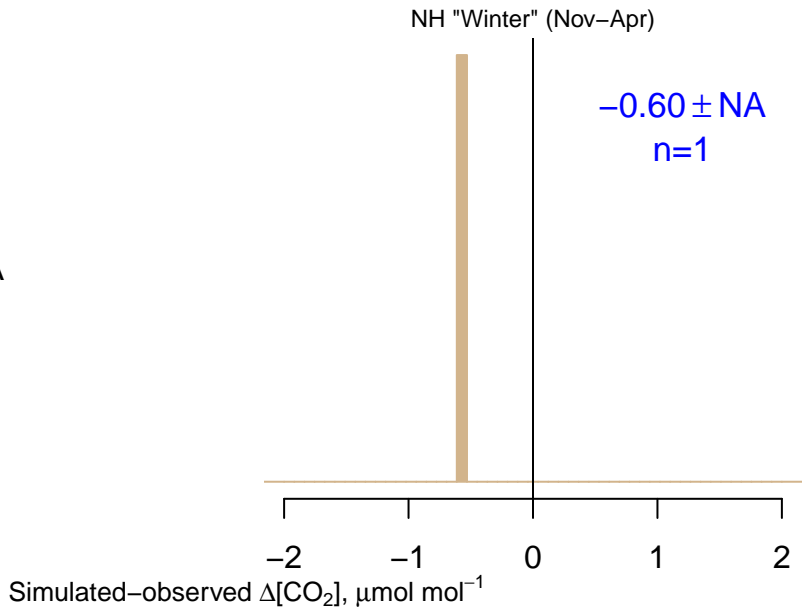

NO DATA

Data from 02–Apr–2007 to 02–Apr–2007

co2\_sca\_aircraft-pfp\_1\_allvalid\_0–1000masl  
CT2022, created 20–Jan–2023 18:48