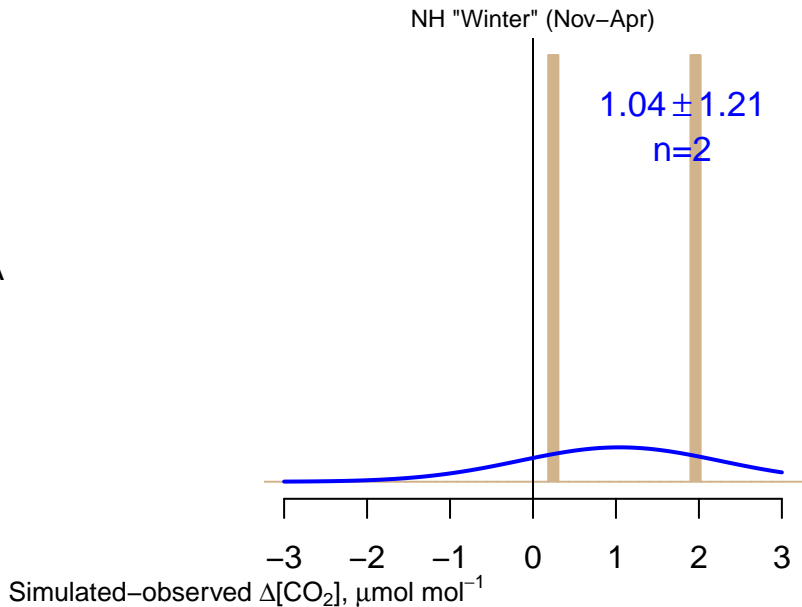

NO DATA

Data from 02–Apr–2007 to 22–Apr–2007

co2_sca_aircraft-pfp_1_allvalid_5000–6000masl
CT2022, created 20–Jan–2023 18:49