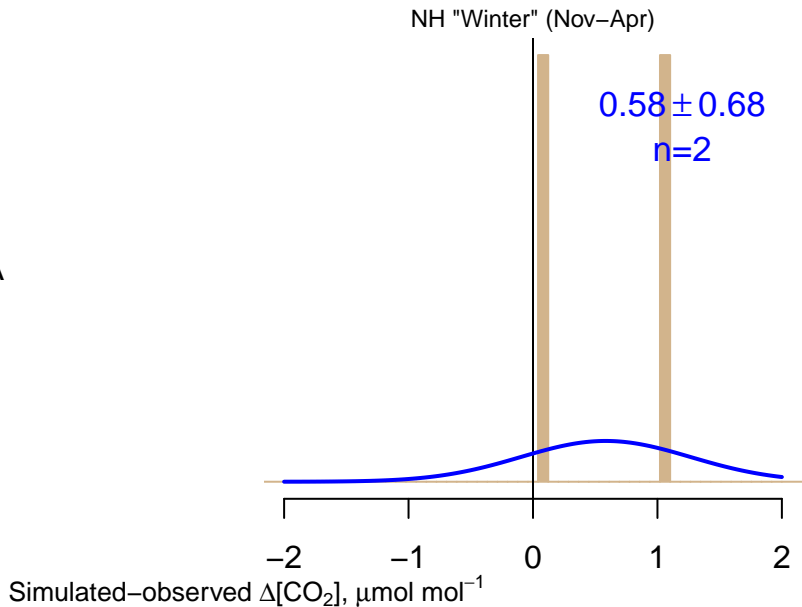

NO DATA

Data from 02–Apr–2007 to 22–Apr–2007

co2_sca_aircraft-pfp_1_allvalid_6000–7000masl
CT2022, created 20–Jan–2023 18:49