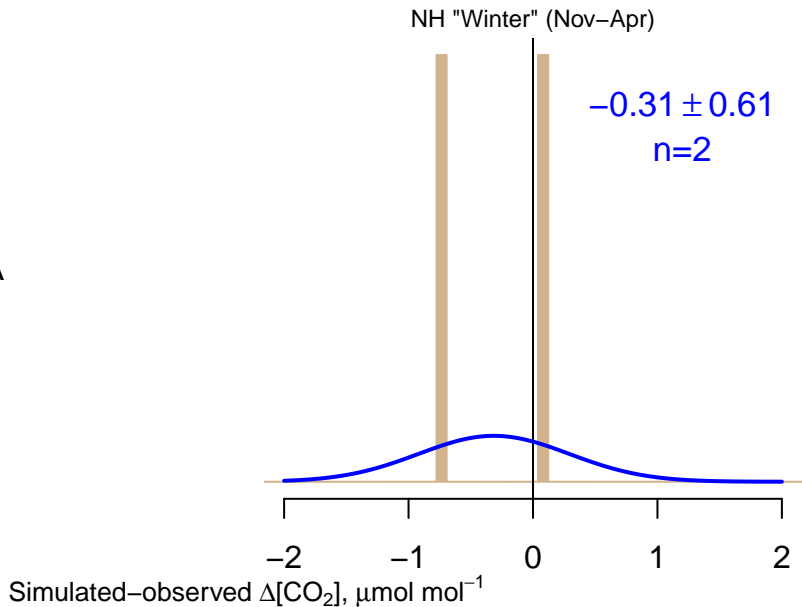

NO DATA

Data from 25–Mar–2006 to 21–Mar–2018

co2_tgc_aircraft-pfp_1_allvalid_3000–4000masl
CT2022, created 20–Jan–2023 18:56