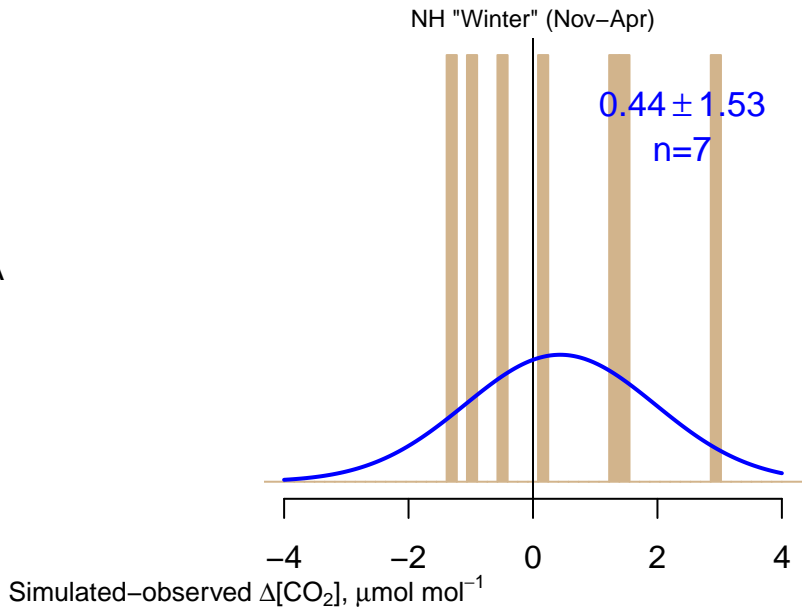

NO DATA

Data from 13–Oct–2005 to 16–Apr–2020

co2_thd_aircraft-pfp_1_allvalid_1000–2000masl
CT2022, created 20–Jan–2023 18:57