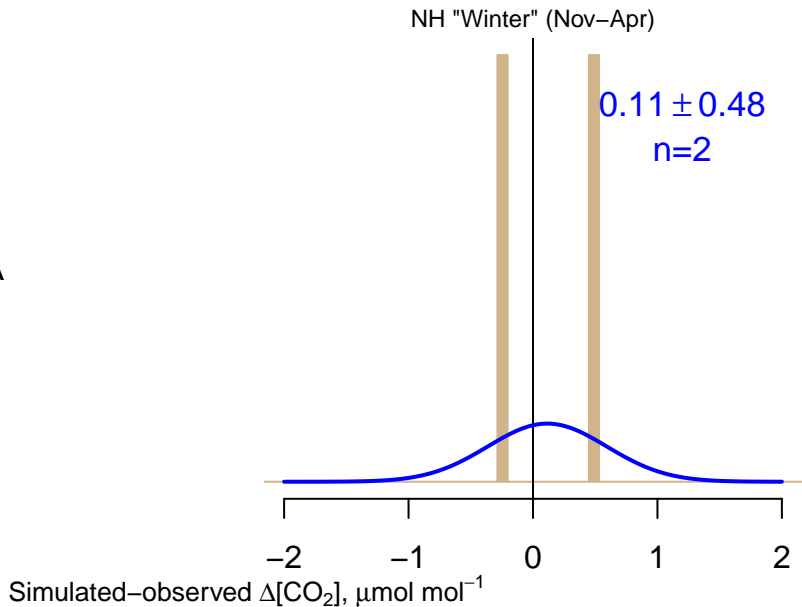

NO DATA

Data from 13–Oct–2005 to 05–Mar–2007

co2_thd_aircraft-pfp_1_allvalid_4000–5000masl
CT2022, created 20–Jan–2023 18:57