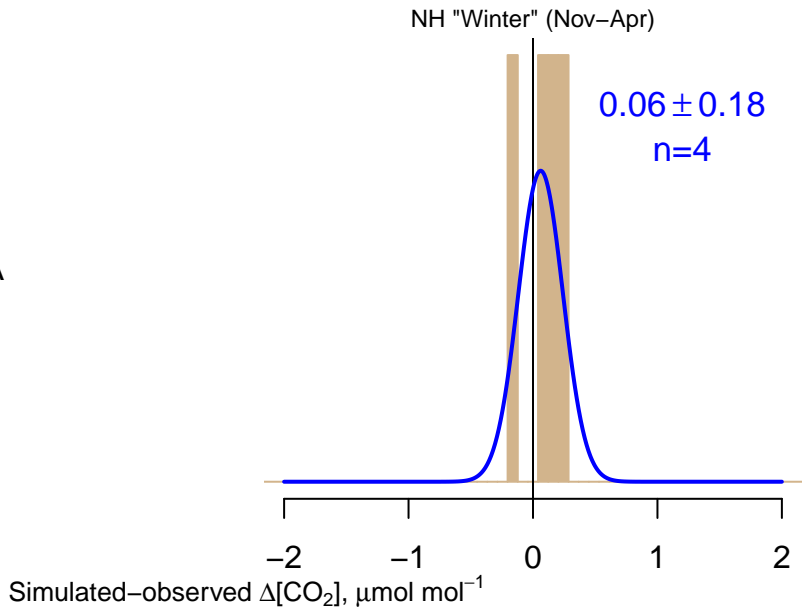

NO DATA

Data from 25–Mar–2004 to 30–Nov–2004

co2\_ulb\_aircraft-pfp\_1\_allvalid\_1000–2000masl  
CT2022, created 20–Jan–2023 18:59