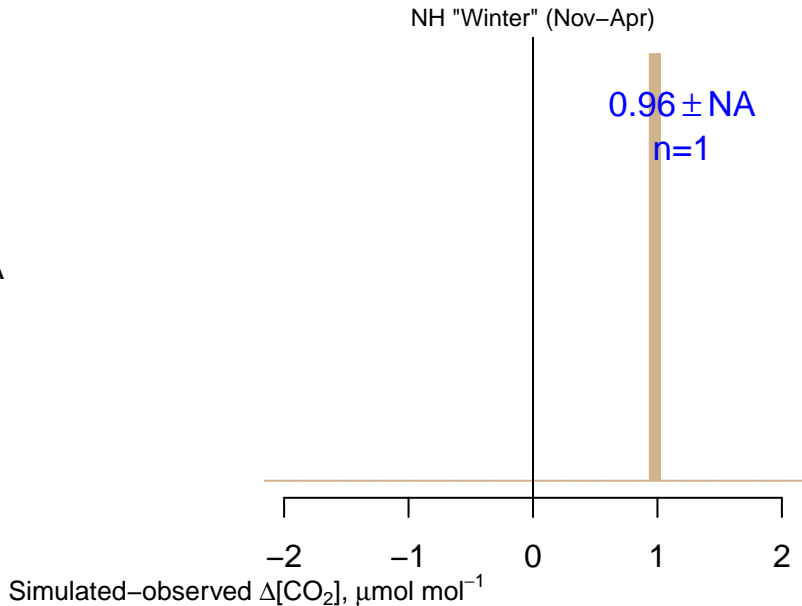

NO DATA

Data from 02–Mar–2006 to 09–May–2006

co2\_ulb\_aircraft-pfp\_1\_allvalid\_4000–5000masl  
CT2022, created 20–Jan–2023 18:59