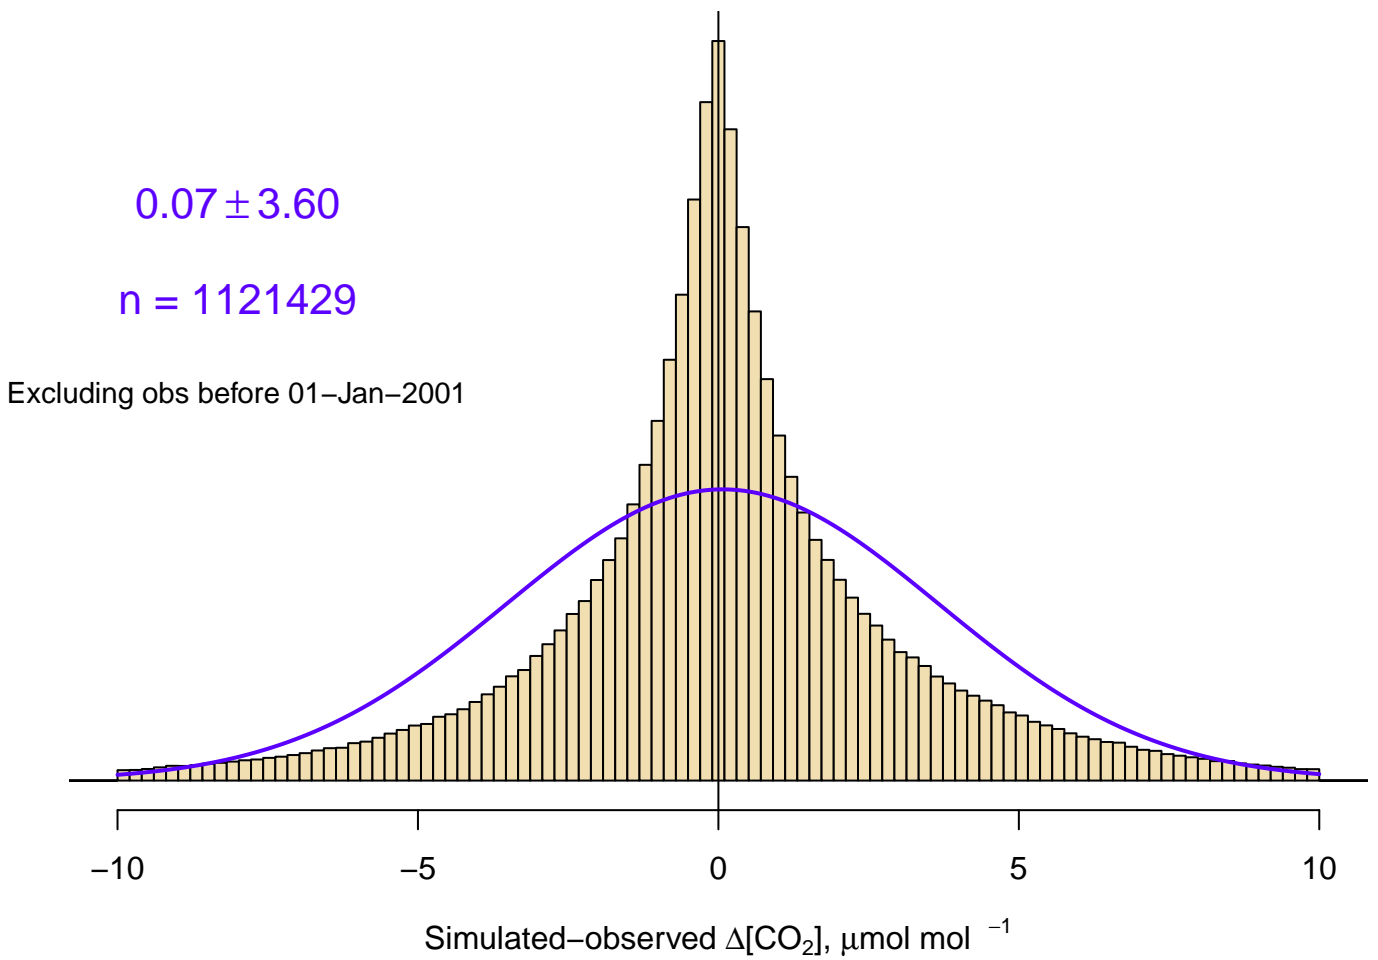

CT2022 NH "Summer" (Jun–Sep) residuals (assim only)

CT2022 NH "Winter" (Nov–Apr) residuals (assim only)