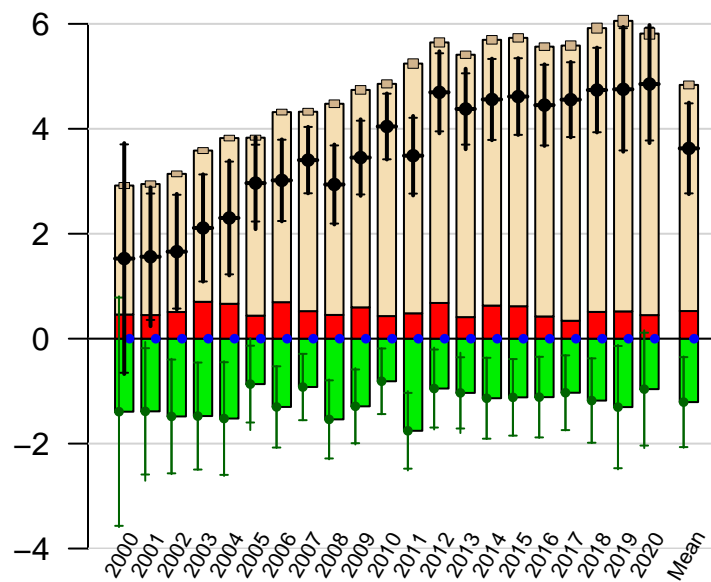

Asia annual total emissions

First guess

Optimized

1- σ Uncertainties
 Total Across-model
 Within-model

CarbonTracker CT2022
 Created 2023-Jan-26