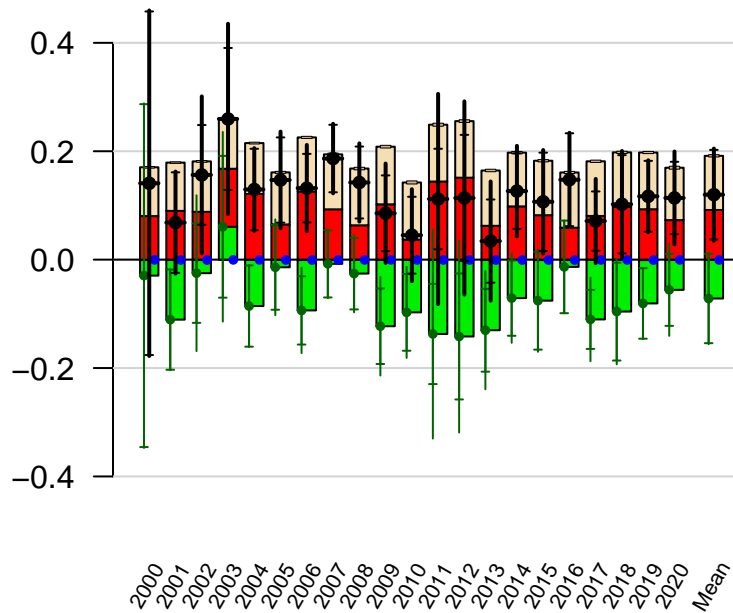

Australia annual total emissions

First guess

Optimized

Ocean

Fossil

Net

1- σ Uncertainties

Total

Across-model

Within-model

CarbonTracker CT2022
Created 2023-Jan-26