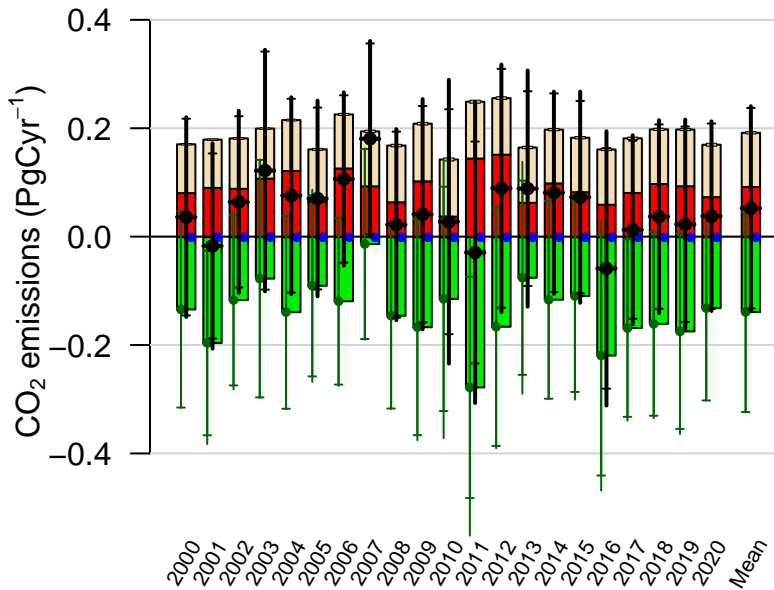

Australia annual total emissions

First guess

Optimized

Ocean

Fossil

Net

1- σ Uncertainties

Total

Across-model

Within-model

CarbonTracker CT2022
Created 2023-Jan-26