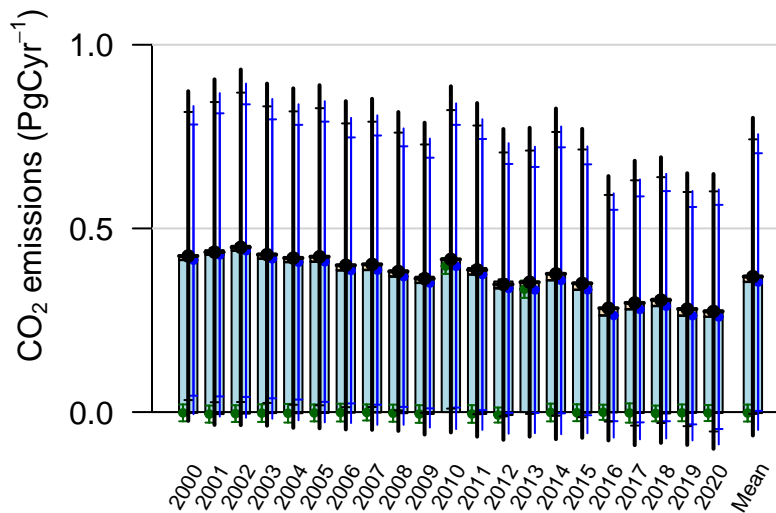

East Pacific Tropical annual total emissions

First guess

Optimized

CarbonTracker CT2022
Created 2023-Jan-26