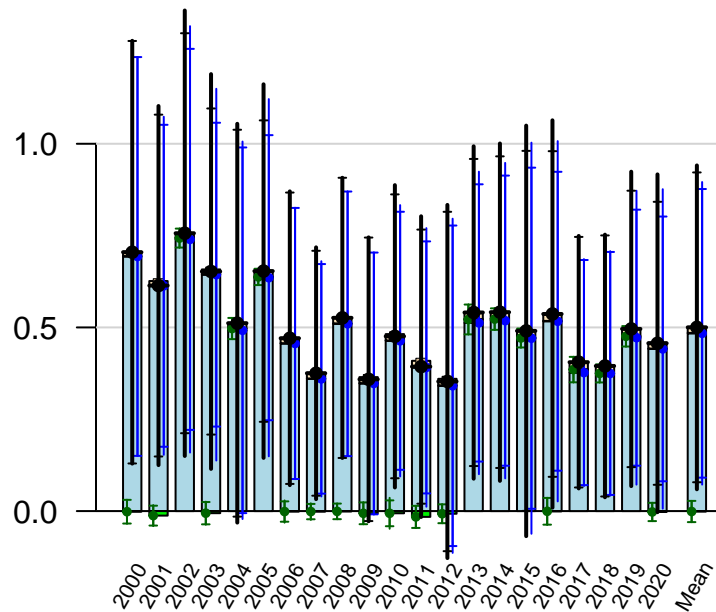

East Pacific Tropical annual total emissions

First guess

Optimized

CarbonTracker CT2022
Created 2023-Jan-26