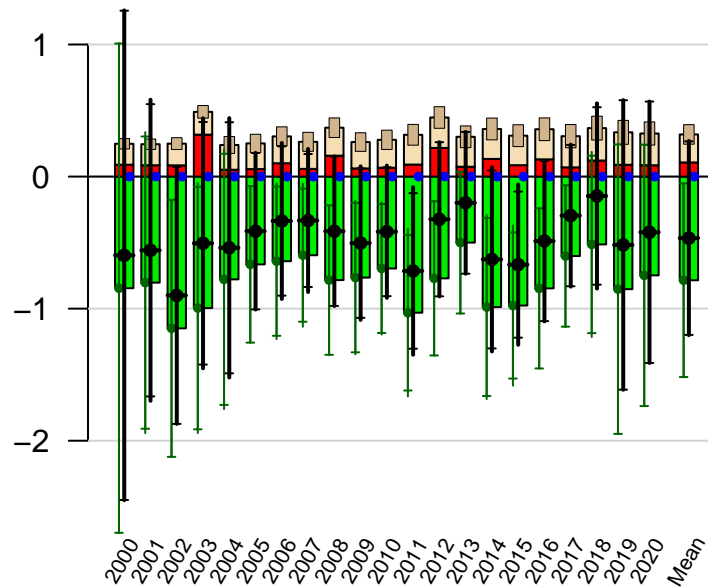

Eurasia Boreal annual total emissions

First guess

Optimized

CarbonTracker CT2022
Created 2023-Jan-26