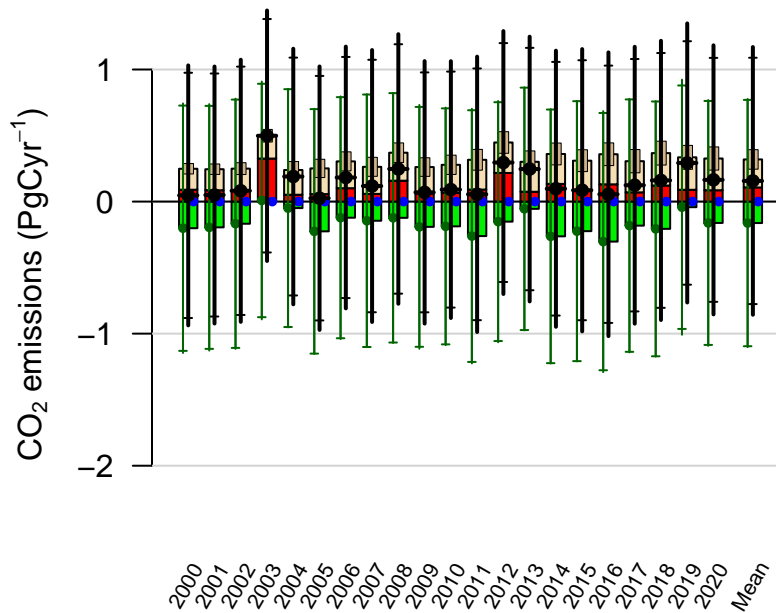

Eurasia Boreal annual total emissions

First guess

Optimized

CarbonTracker CT2022
Created 2023-Jan-26