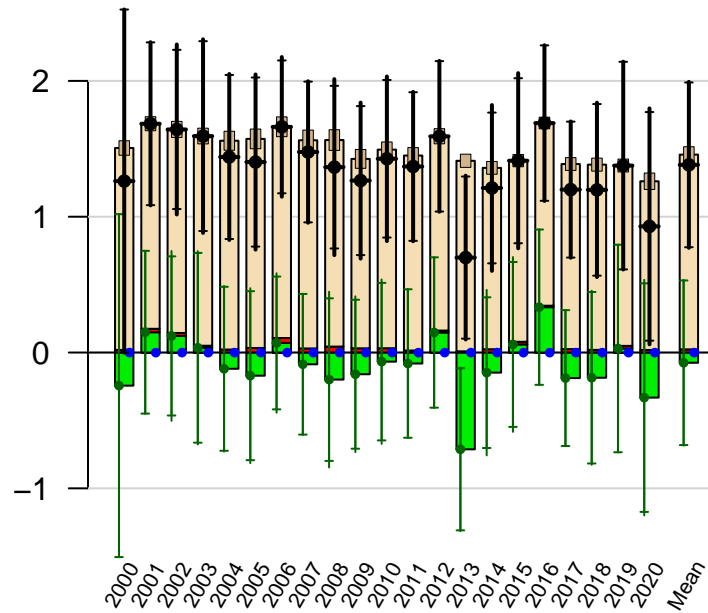

Europe annual total emissions

First guess

Optimized

Ocean

Fire

Fossil

Net

1- σ Uncertainties

Total

Across-model

Within-model

CarbonTracker CT2022
Created 2023-Jan-26