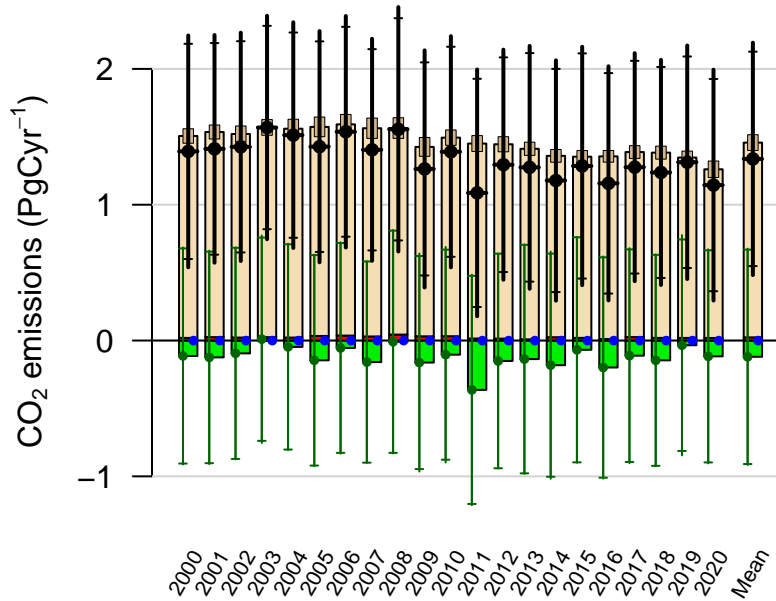

Europe annual total emissions

First guess

Optimized

Ocean

Fire

Fossil

Net

1- σ Uncertainties

Total

Across-model

Within-model

CarbonTracker CT2022
Created 2023-Jan-26