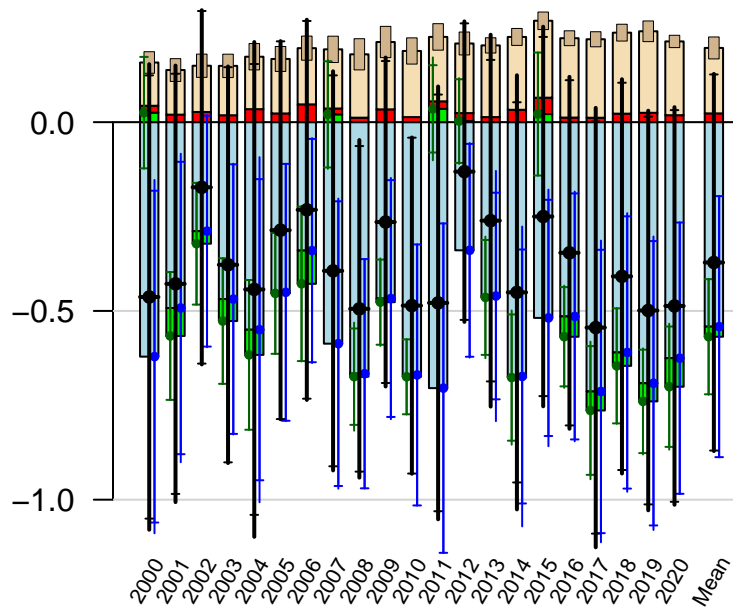

# Indian Ocean annual total emissions

First guess

Optimized

CarbonTracker CT2022  
Created 2023-Jan-26