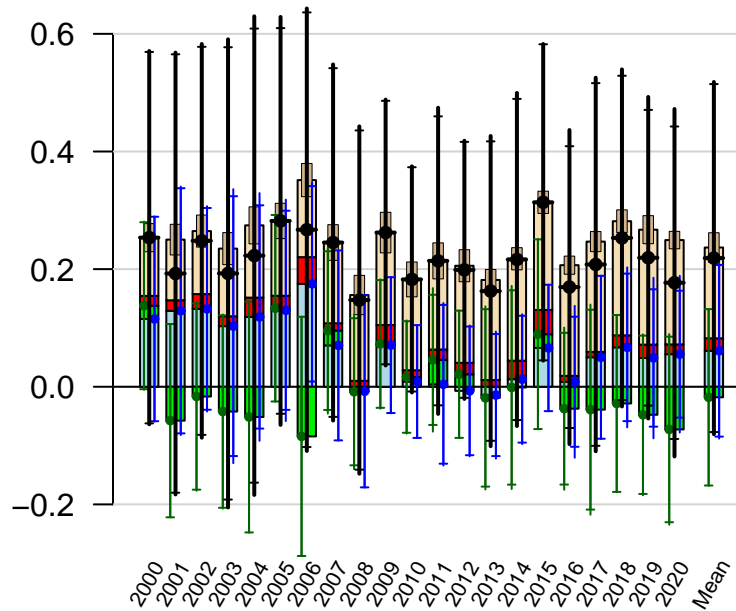

Indian Tropical annual total emissions

First guess

Optimized

CarbonTracker CT2022
Created 2023-Jan-26