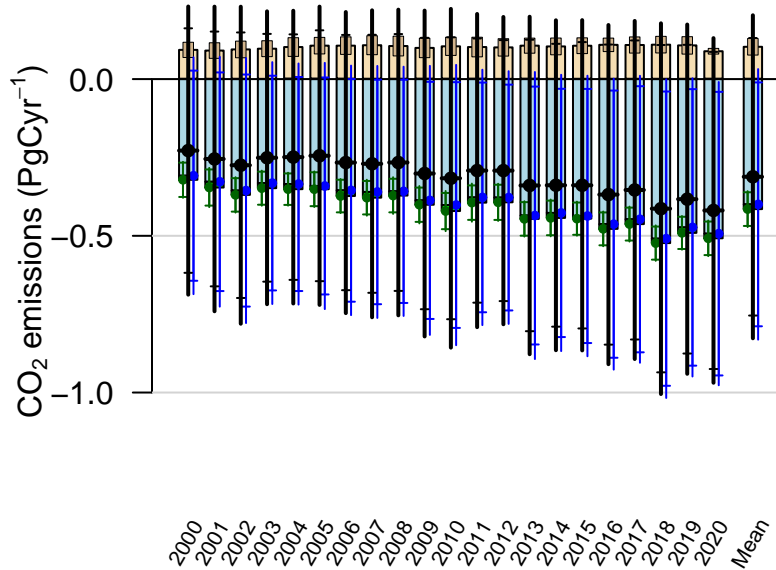

North Atlantic Temperate annual total emissions

First guess

Optimized

CarbonTracker CT2022
Created 2023-Jan-26