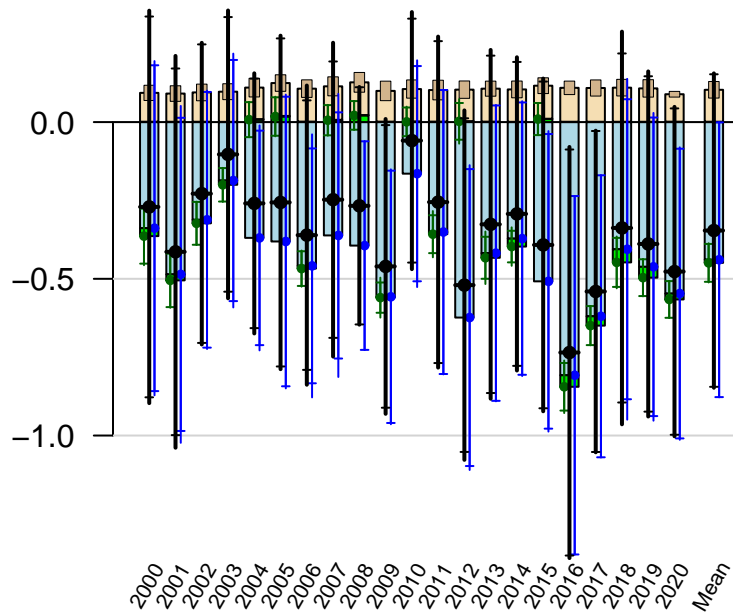

North Atlantic Temperate annual total emissions

First guess

Optimized

CarbonTracker CT2022
Created 2023-Jan-26