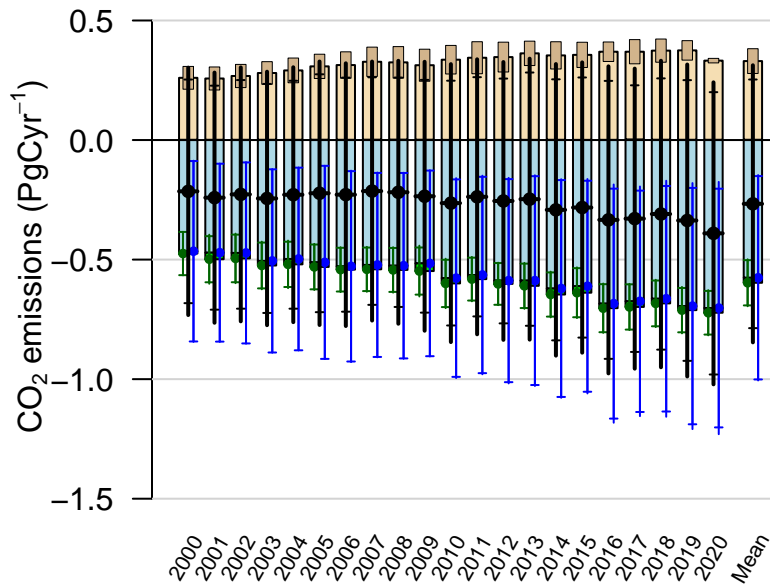

# North Pacific Temperate annual total emissions

First guess

Optimized

CarbonTracker CT2022  
Created 2023-Jan-26