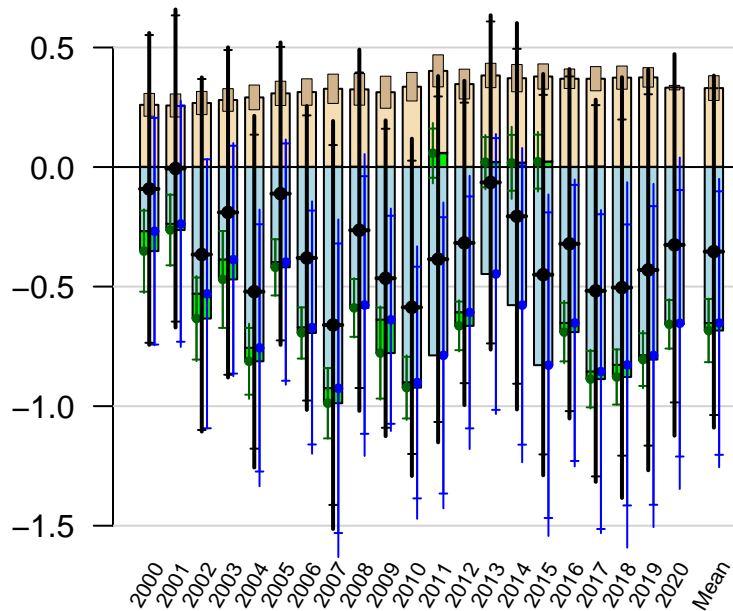

# North Pacific Temperate annual total emissions

First guess

Optimized

CarbonTracker CT2022  
Created 2023-Jan-26