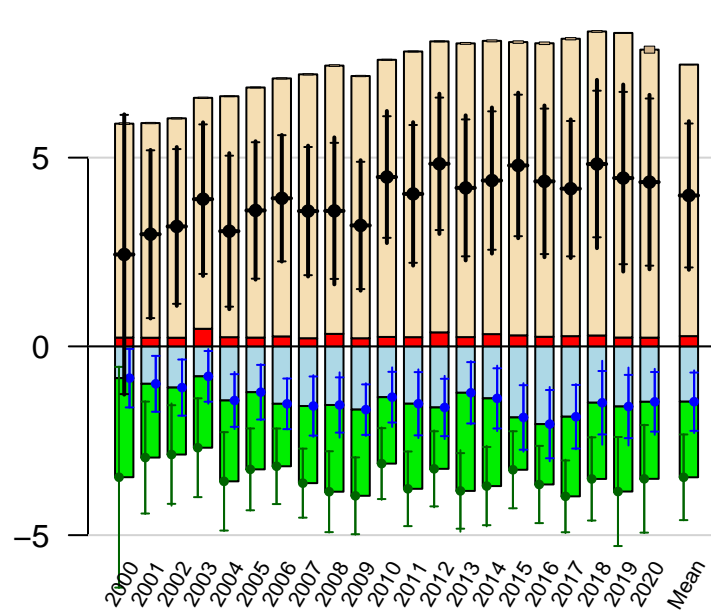

Northern annual total emissions

First guess

Optimized

1- σ Uncertainties

CarbonTracker CT2022
Created 2023-Jan-26