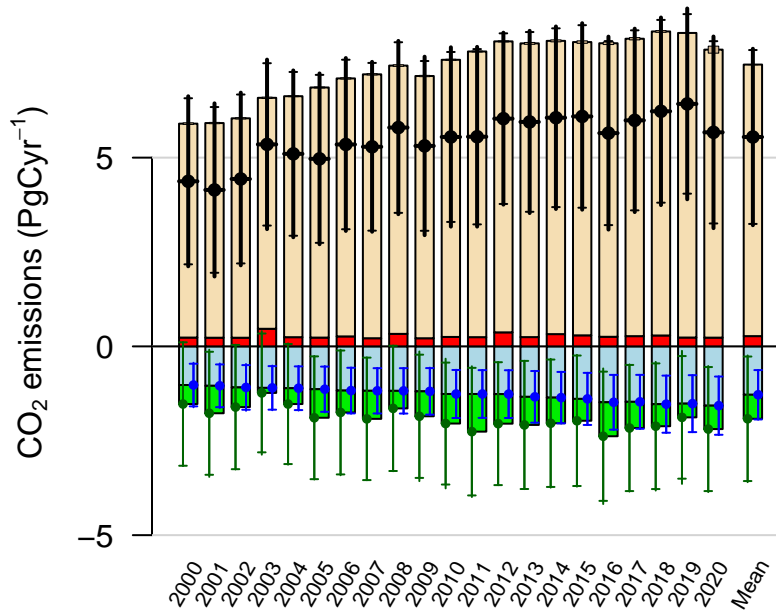

Northern annual total emissions

First guess

Optimized

1- σ Uncertainties

CarbonTracker CT2022
Created 2023-Jan-26