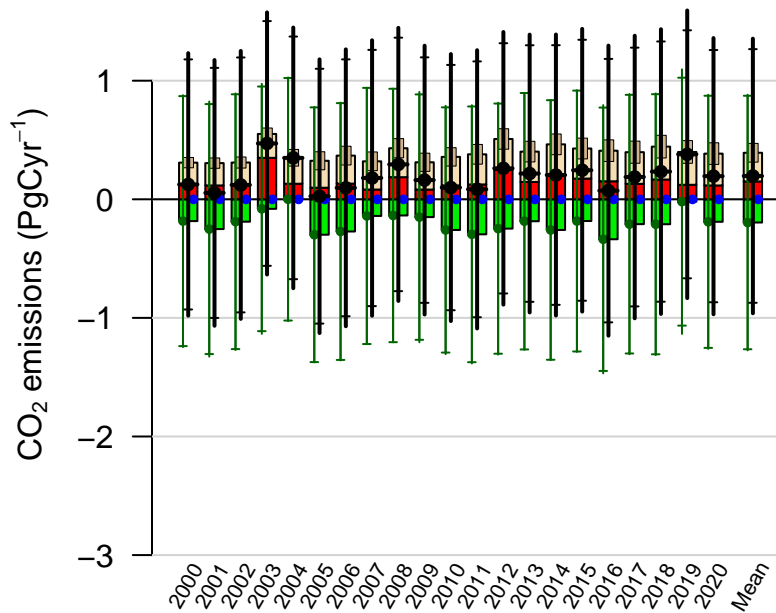

Northern Boreal Land annual total emissions

First guess

Optimized

Ocean

Fossil

Net

1- σ Uncertainties

CarbonTracker CT2022
Created 2023-Jan-26