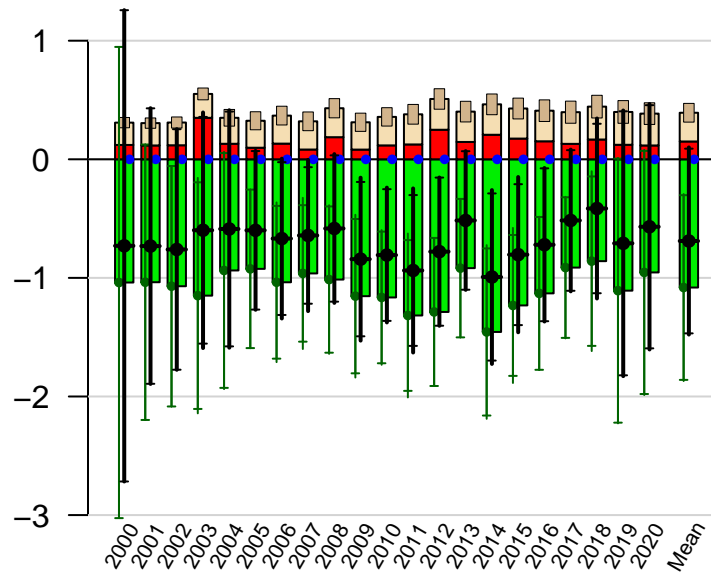

Northern Boreal Land annual total emissions

First guess

Optimized

Ocean

Fossil

Net

1- σ Uncertainties

CarbonTracker CT2022
Created 2023-Jan-26