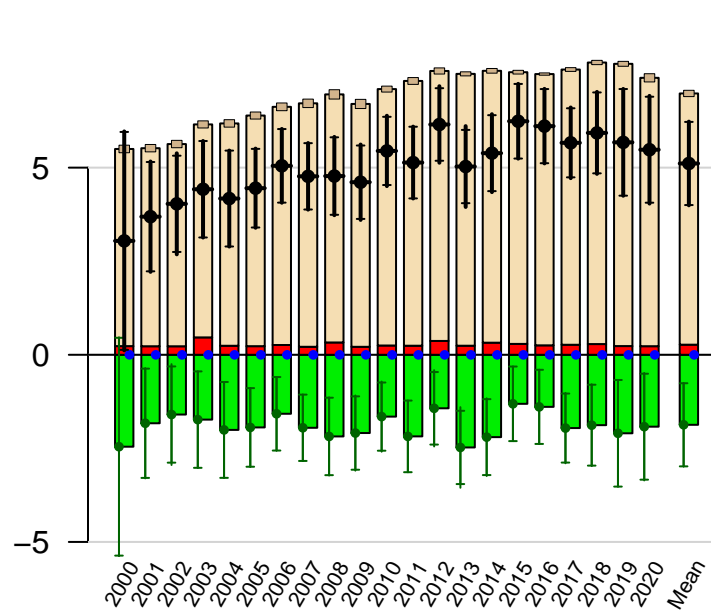

Northern Land annual total emissions

First guess

Optimized

1- σ Uncertainties

Across-model

Within-model

CarbonTracker CT2022
Created 2023-Jan-26