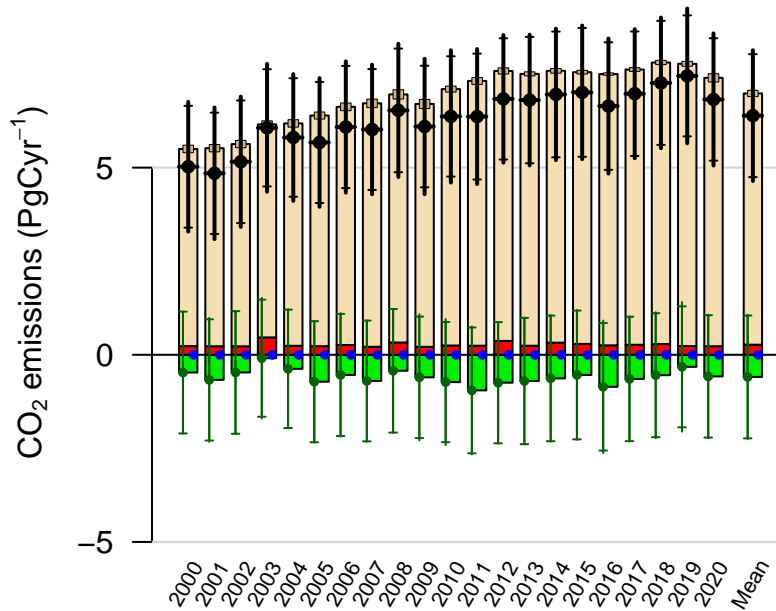

Northern Land annual total emissions

First guess

Optimized

1- σ Uncertainties

Across-model

Within-model

CarbonTracker CT2022
Created 2023-Jan-26