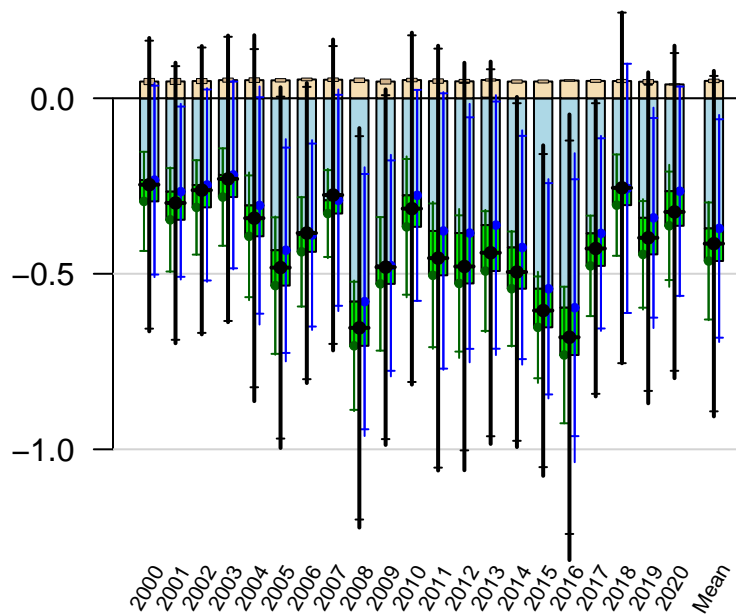

# Northern Ocean annual total emissions

First guess

Optimized

CarbonTracker CT2022  
Created 2023-Jan-26