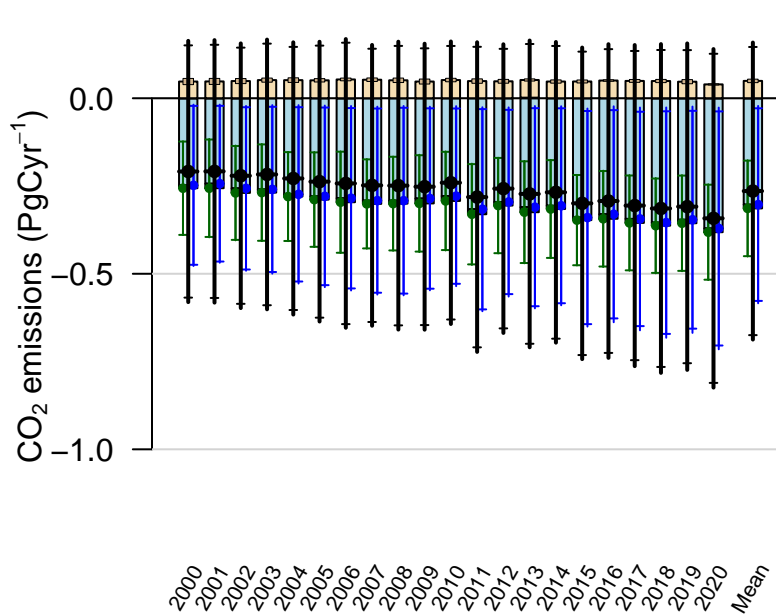

# Northern Ocean annual total emissions

First guess

Optimized

CarbonTracker CT2022  
Created 2023-Jan-26