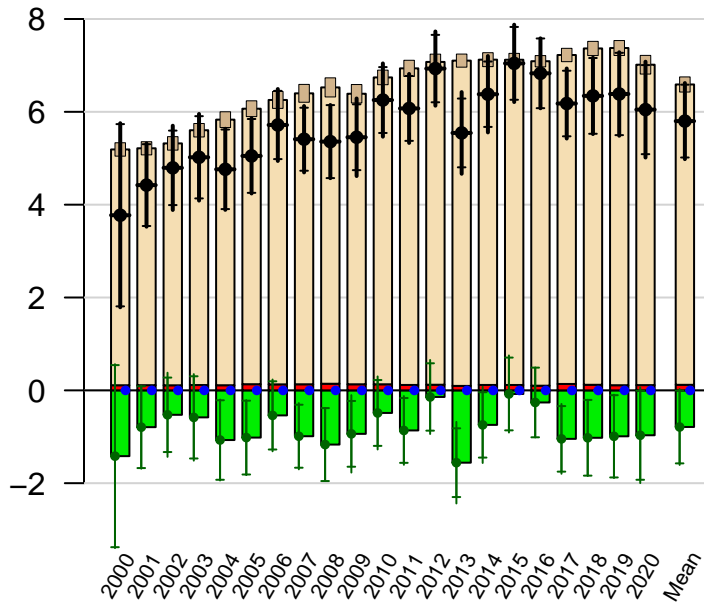

Northern Temperate Land annual total emissions

First guess

Optimized

1- σ Uncertainties

CarbonTracker CT2022
Created 2023-Jan-26