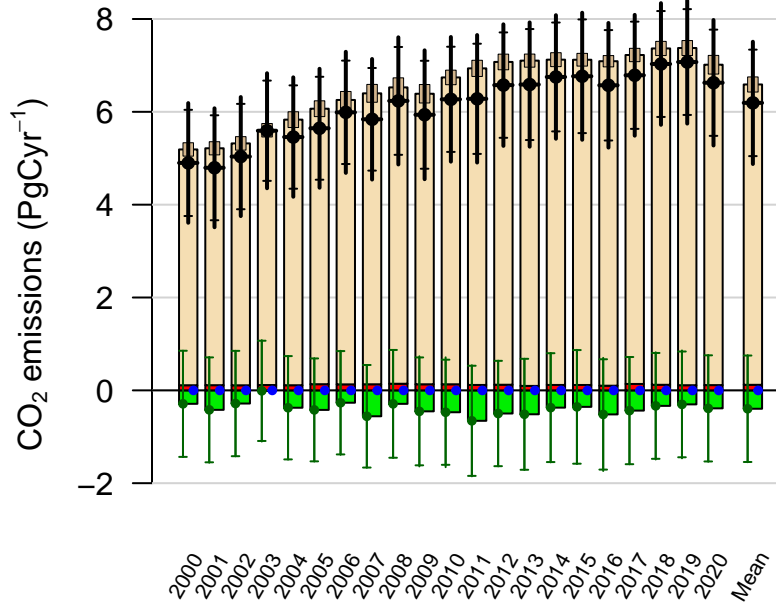

Northern Temperate Land annual total emissions

First guess

Optimized

1- σ Uncertainties

CarbonTracker CT2022
Created 2023-Jan-26