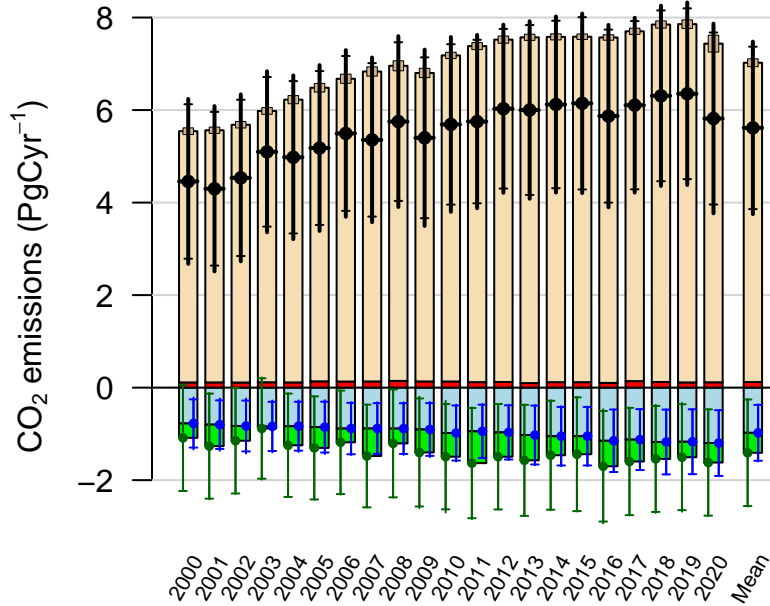

Northern Temperate Land and Ocean annual total emissions

First guess

Optimized

1- σ Uncertainties

CarbonTracker CT2022
Created 2023-Jan-26