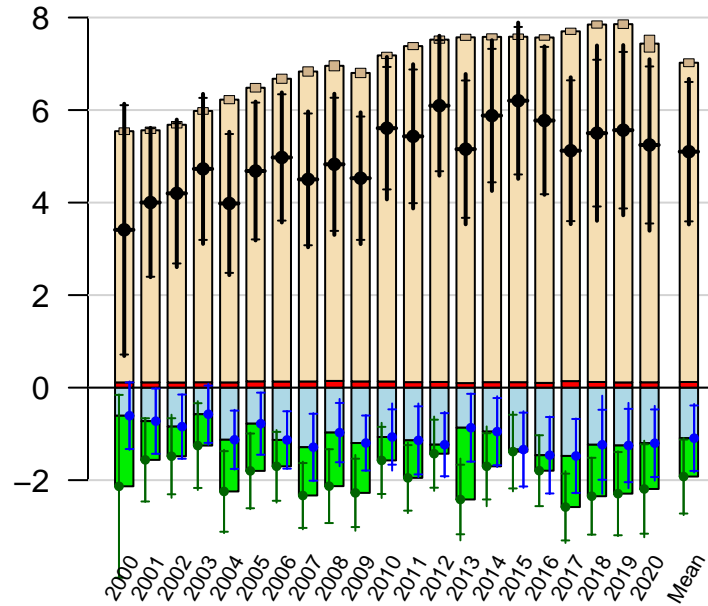

Northern Temperate Land and Ocean annual total emissions

First guess

Optimized

1- σ Uncertainties

CarbonTracker CT2022
Created 2023-Jan-26