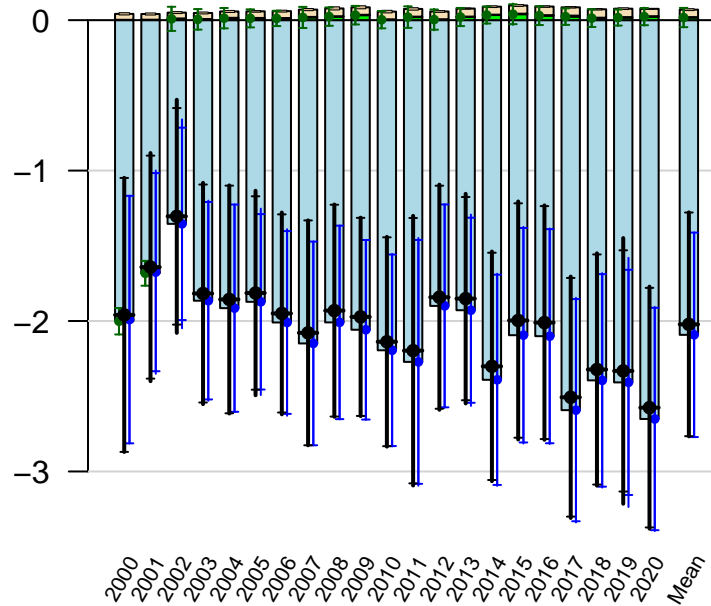

Ocean in South annual total emissions

First guess

Optimized

1- σ Uncertainties
 Total Across-model
 Within-model

CarbonTracker CT2022
 Created 2023-Jan-26