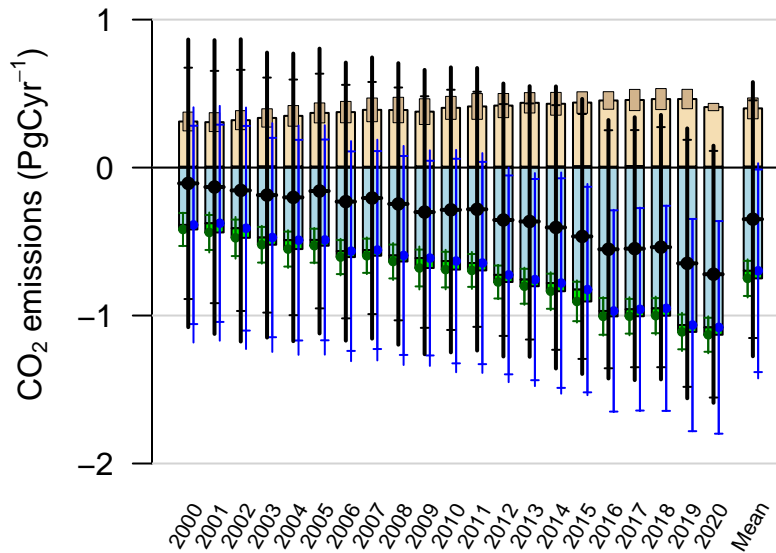

# Pacific Ocean annual total emissions

First guess

Optimized

CarbonTracker CT2022  
Created 2023-Jan-26