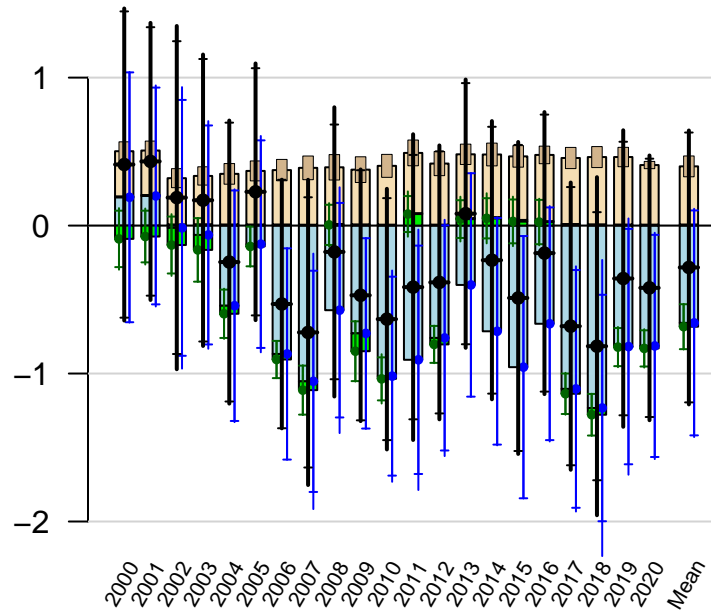

# Pacific Ocean annual total emissions

First guess

Optimized

CarbonTracker CT2022  
Created 2023-Jan-26