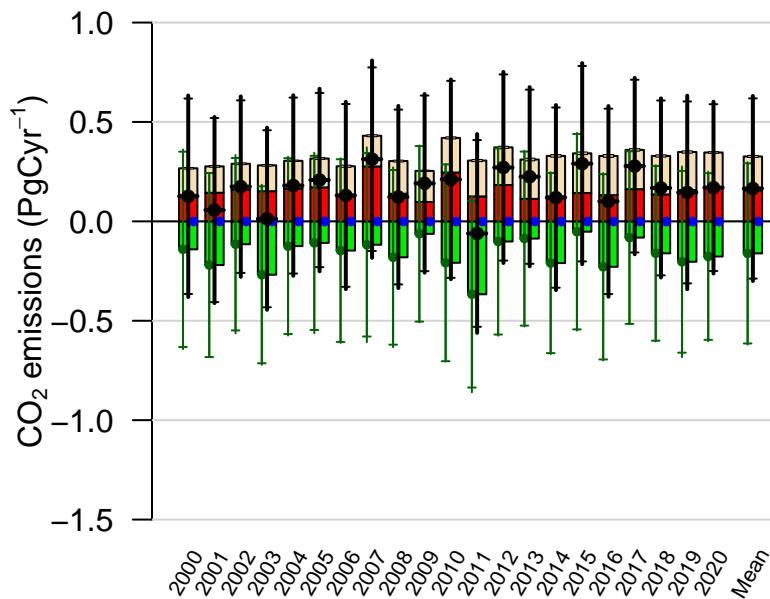

South American Temperate annual total emissions

First guess

Optimized

Land

Ocean

Fire

Fossil

Net

1- σ Uncertainties

Total

Across-model

Within-model

CarbonTracker CT2022
Created 2023-Jan-26