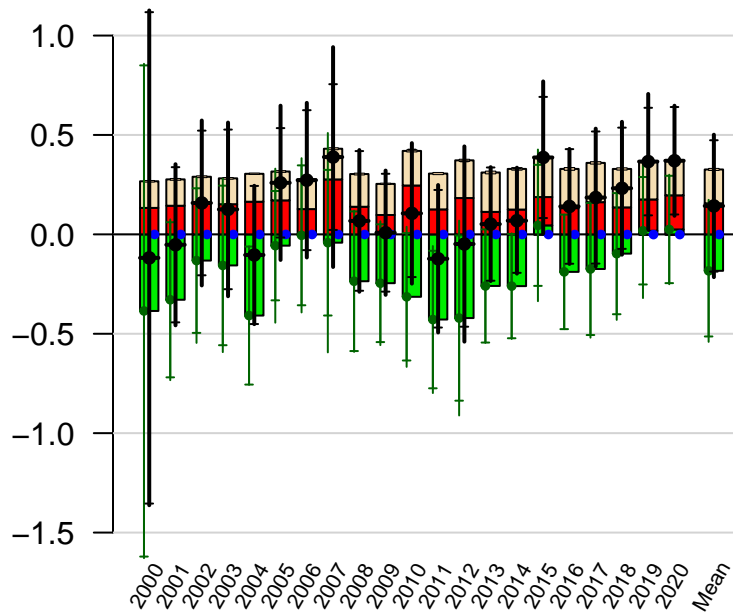

South American Temperate annual total emissions

First guess

Optimized

Land

Ocean

Fire

Fossil

Net

1- σ Uncertainties

Total

Across-model

Within-model

CarbonTracker CT2022
Created 2023-Jan-26