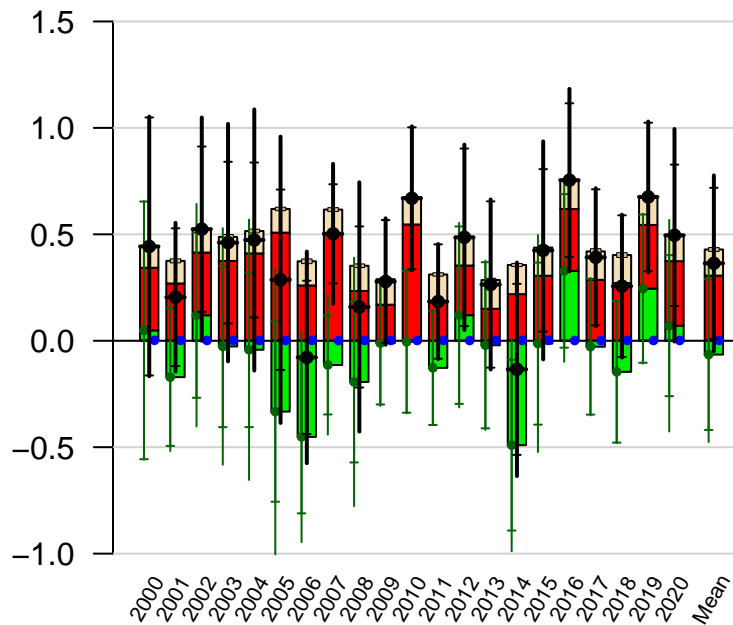

South American Tropical annual total emissions

First guess

Optimized

Ocean

Fossil

Net

1- σ Uncertainties

Total
Across-model
Within-model