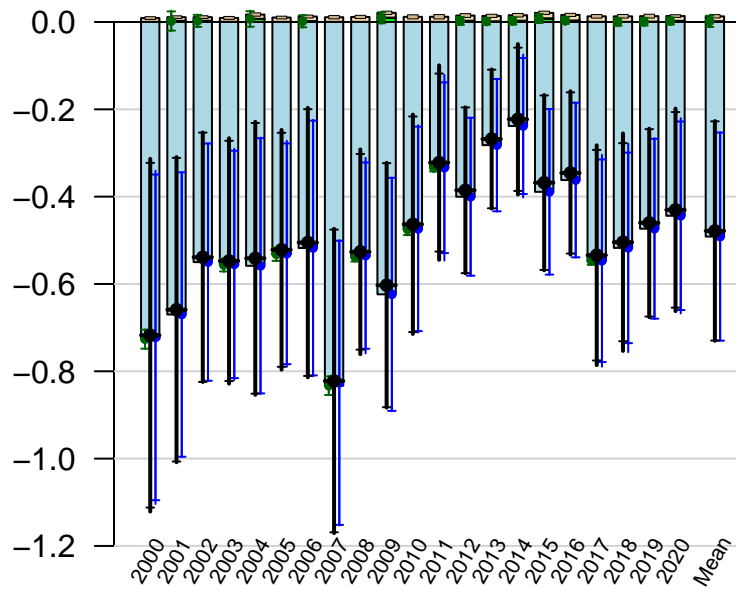

South Atlantic Temperate annual total emissions

First guess

Optimized

1- σ Uncertainties
Total Across-model
 Within-model

CarbonTracker CT2022
Created 2023-Jan-26