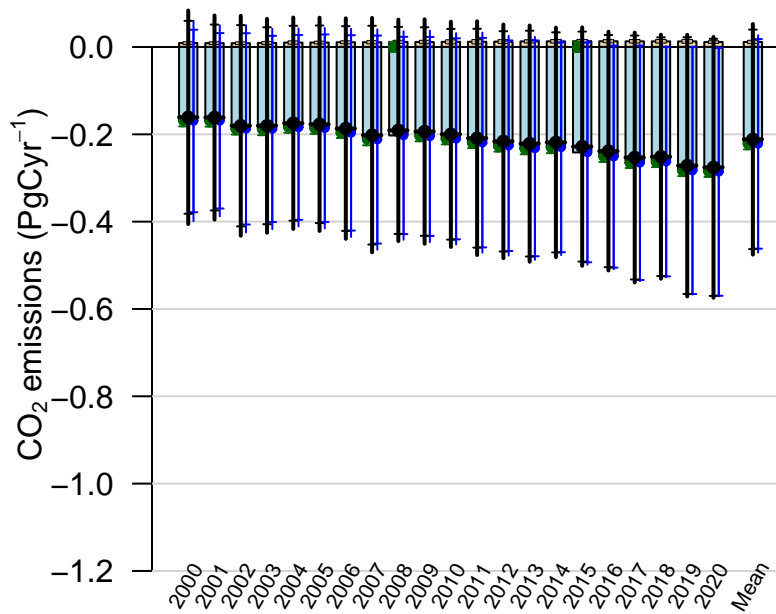

South Atlantic Temperate annual total emissions

First guess

Optimized

1- σ Uncertainties
Total Across-model
 Within-model

CarbonTracker CT2022
Created 2023-Jan-26