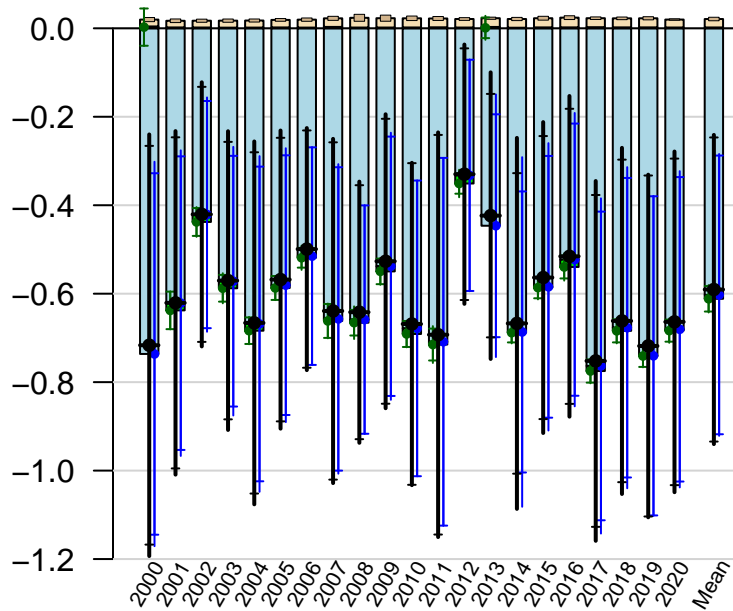

# South Indian Temperate annual total emissions

First guess

Optimized

CarbonTracker CT2022  
Created 2023-Jan-26