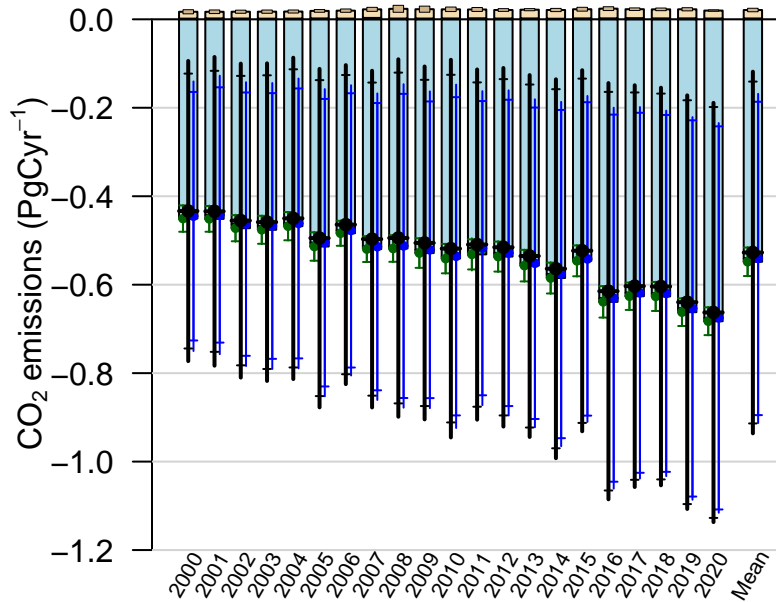

# South Indian Temperate annual total emissions

First guess

Optimized

CarbonTracker CT2022  
Created 2023-Jan-26