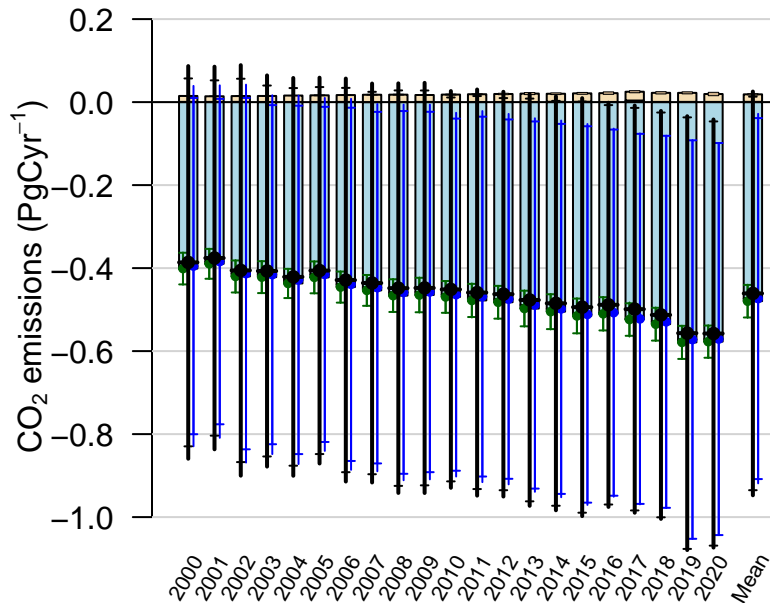

South Pacific Temperate annual total emissions

First guess

Optimized

1- σ Uncertainties
 Total \updownarrow Across-model
 \updownarrow Within-model

CarbonTracker CT2022
 Created 2023-Jan-26