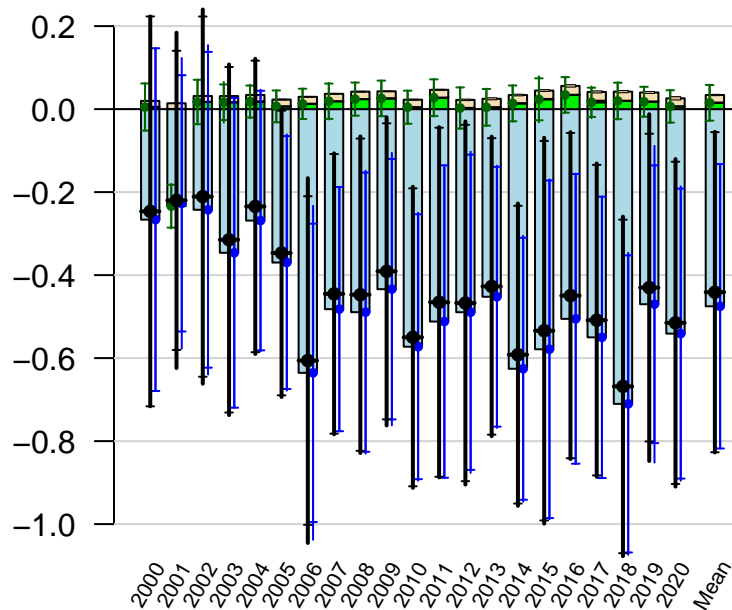

South Pacific Temperate annual total emissions

First guess

Optimized

1- σ Uncertainties
 Total \updownarrow Across-model
 \updownarrow Within-model

CarbonTracker CT2022
 Created 2023-Jan-26