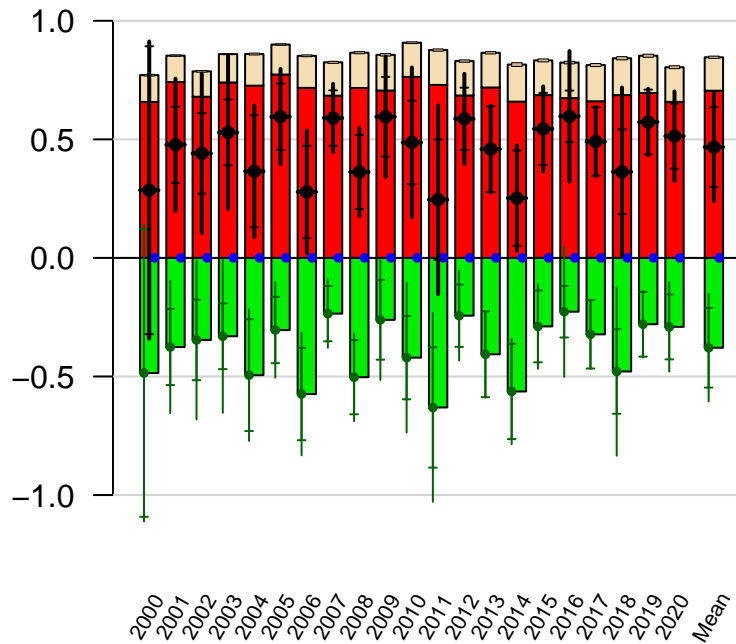

Southern Africa annual total emissions

First guess

Optimized

1- σ Uncertainties

CarbonTracker CT2022
Created 2023-Jan-26