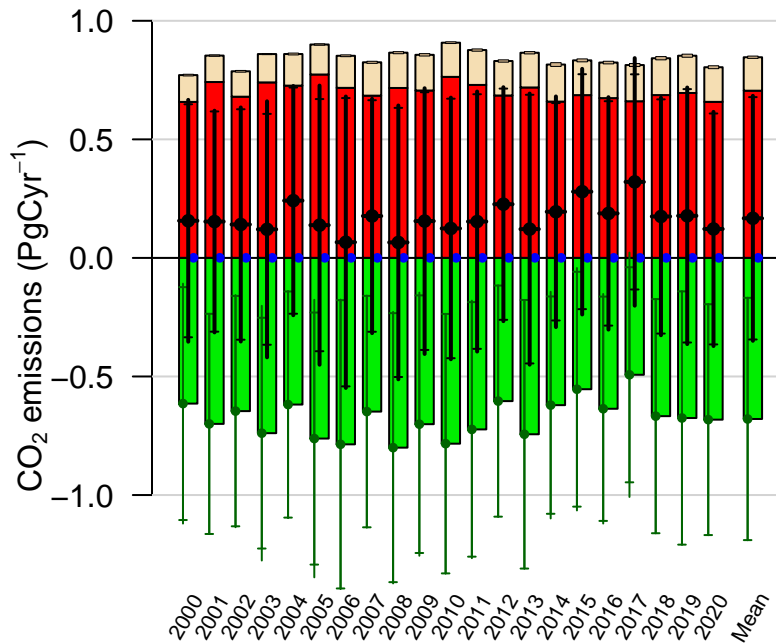

Southern Africa annual total emissions

First guess

Optimized

1- σ Uncertainties

CarbonTracker CT2022
Created 2023-Jan-26