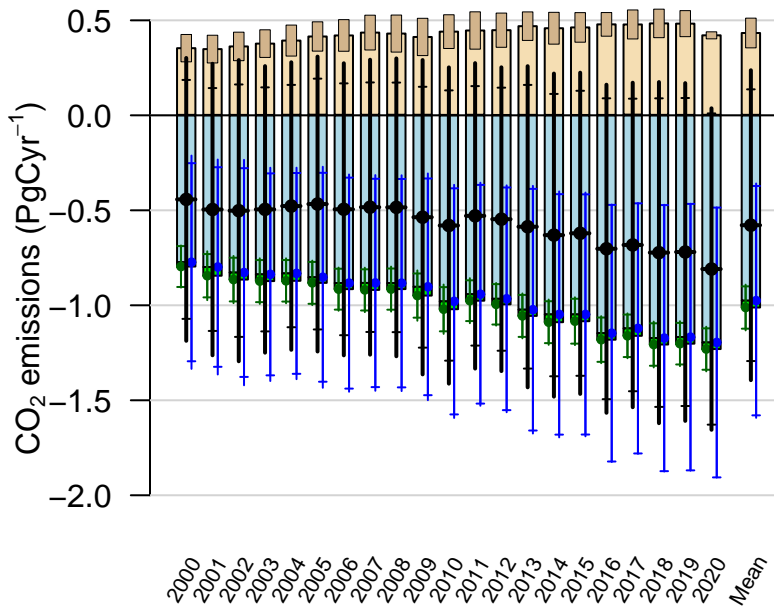

Temperate Northern Ocean annual total emissions

First guess

Optimized

1- σ Uncertainties

CarbonTracker CT2022
Created 2023-Jan-26