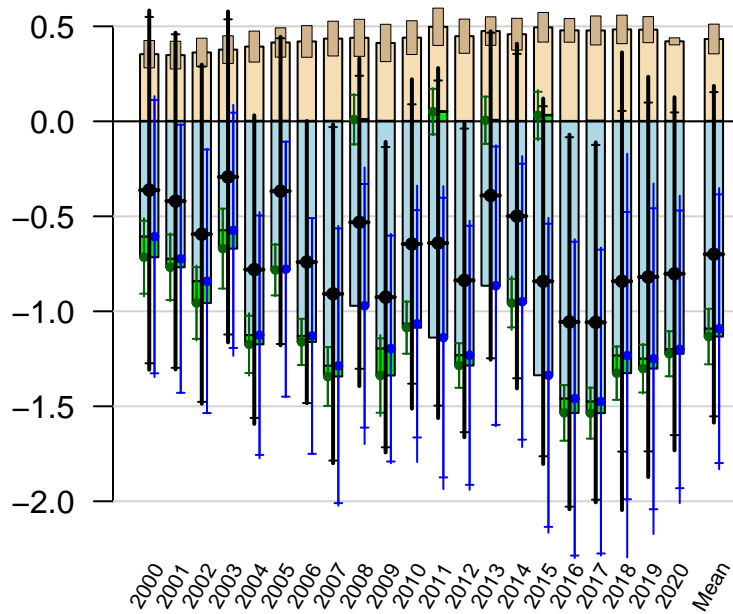

Temperate Northern Ocean annual total emissions

First guess

Optimized

1- σ Uncertainties

CarbonTracker CT2022
Created 2023-Jan-26