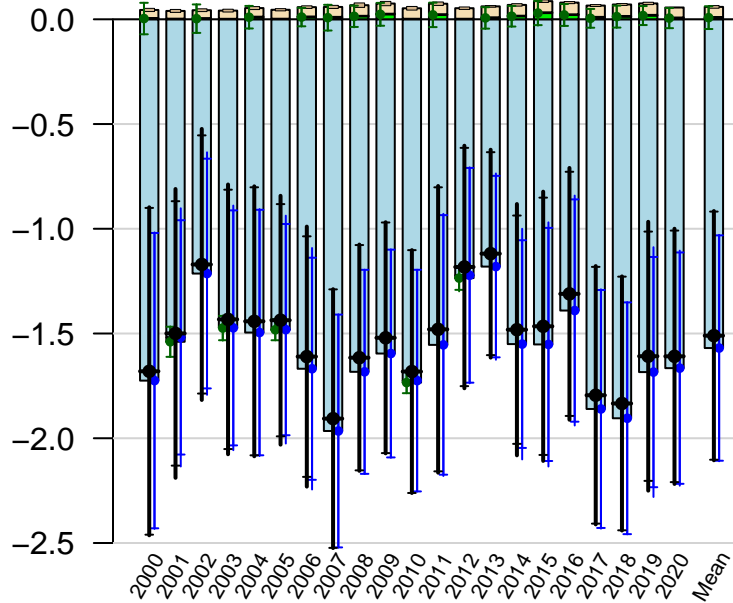

# Temperate Southern Ocean annual total emissions

First guess

Optimized

CarbonTracker CT2022  
Created 2023-Jan-26