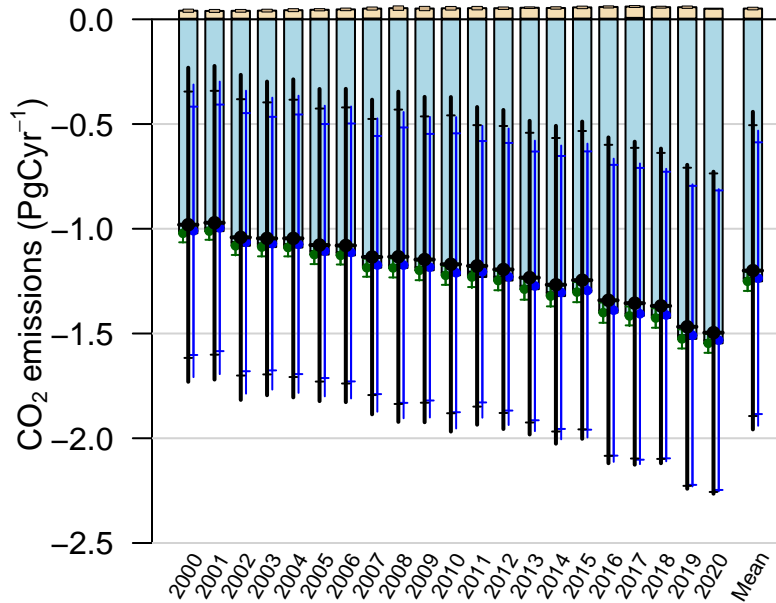

# Temperate Southern Ocean annual total emissions

First guess

Optimized

CarbonTracker CT2022  
Created 2023-Jan-26