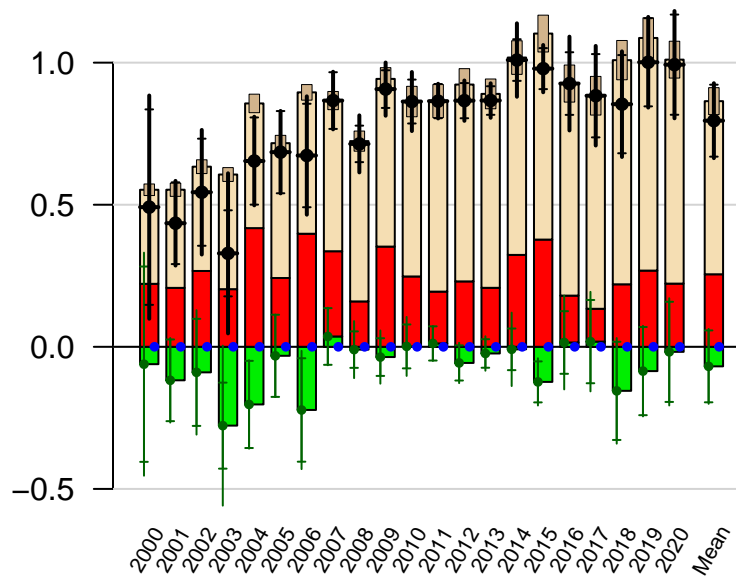

# Tropical Asia annual total emissions

First guess

Optimized

Ocean

Fossil

Net

1- $\sigma$  Uncertainties

Total

Across-model

Within-model

CarbonTracker CT2022  
Created 2023-Jan-26