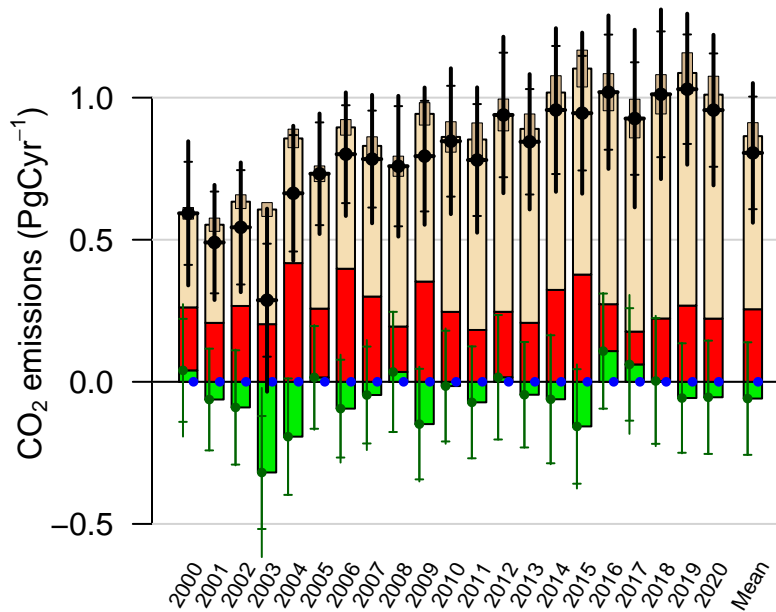

# Tropical Asia annual total emissions

First guess

Optimized

Ocean

Fossil

Net

1- $\sigma$  Uncertainties

Total

Across-model

Within-model

CarbonTracker CT2022  
Created 2023-Jan-26