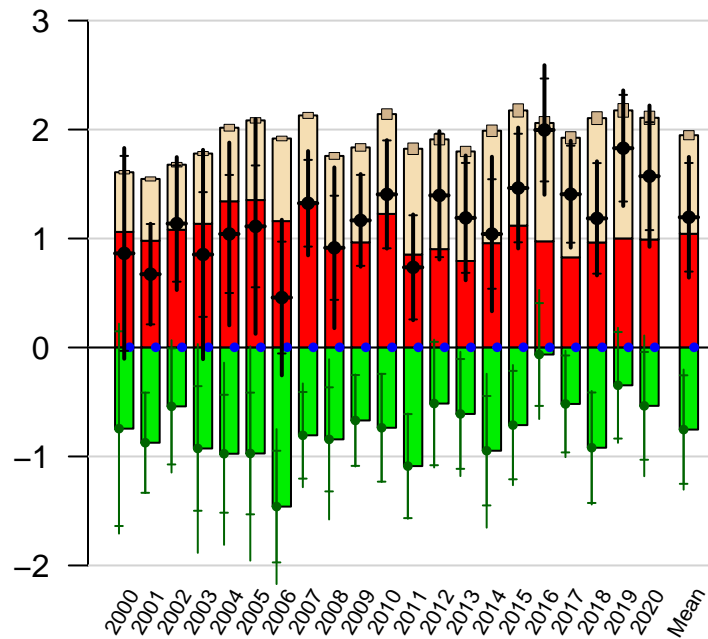

Tropical Land annual total emissions

First guess

Optimized

1- σ Uncertainties

CarbonTracker CT2022
Created 2023-Jan-26