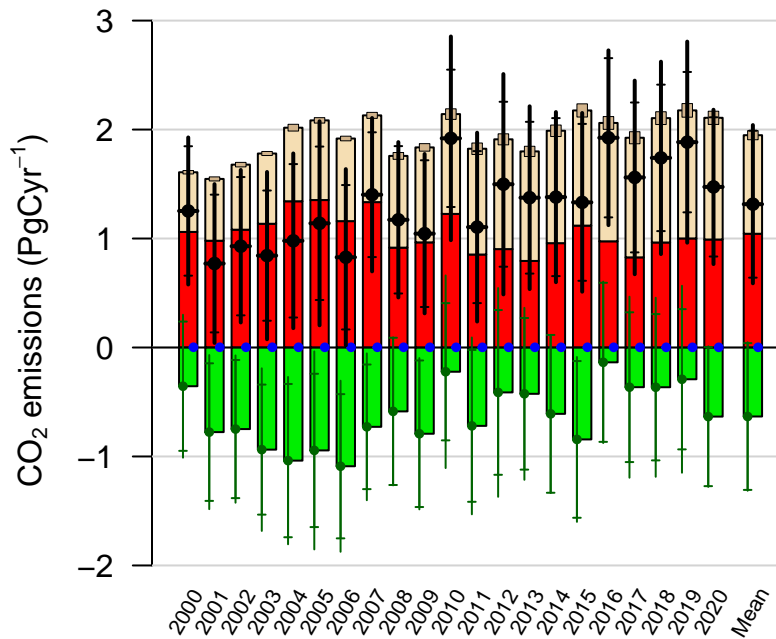

Tropical Land annual total emissions

First guess

Optimized

1- σ Uncertainties

CarbonTracker CT2022
Created 2023-Jan-26