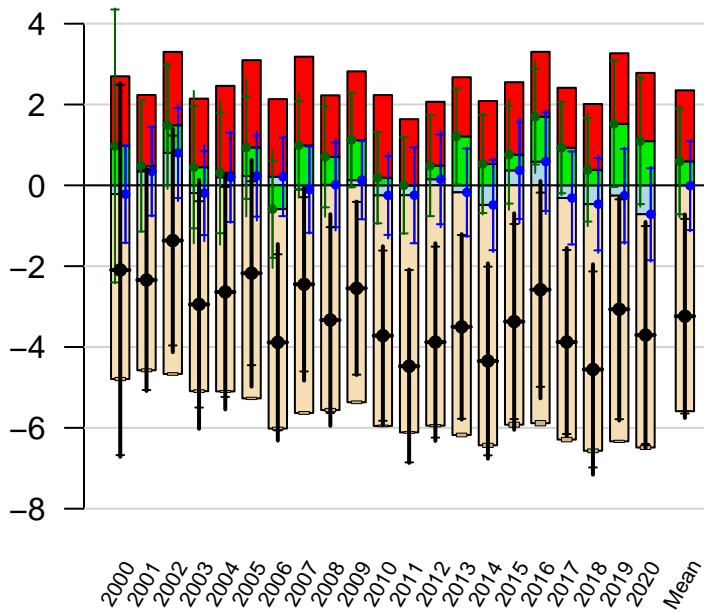

Tropics and south minus north annual total emissions

First guess

Optimized

Ocean

Fossil

Net

1- σ Uncertainties

Across-model

Within-model

CarbonTracker CT2022
Created 2023-Jan-26