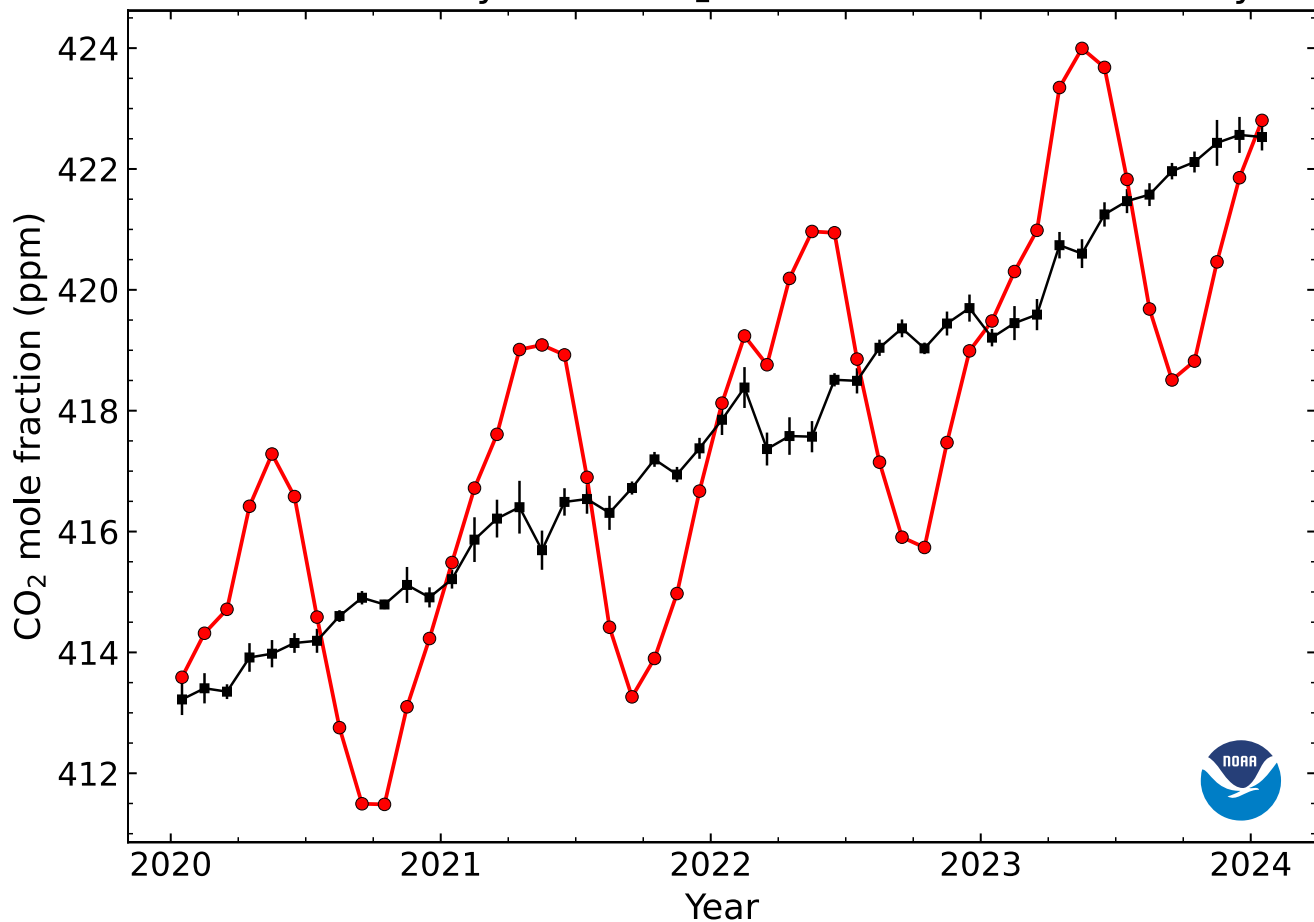

Recent Monthly Mean CO₂ at Mauna Loa Observatory

2024-February-05