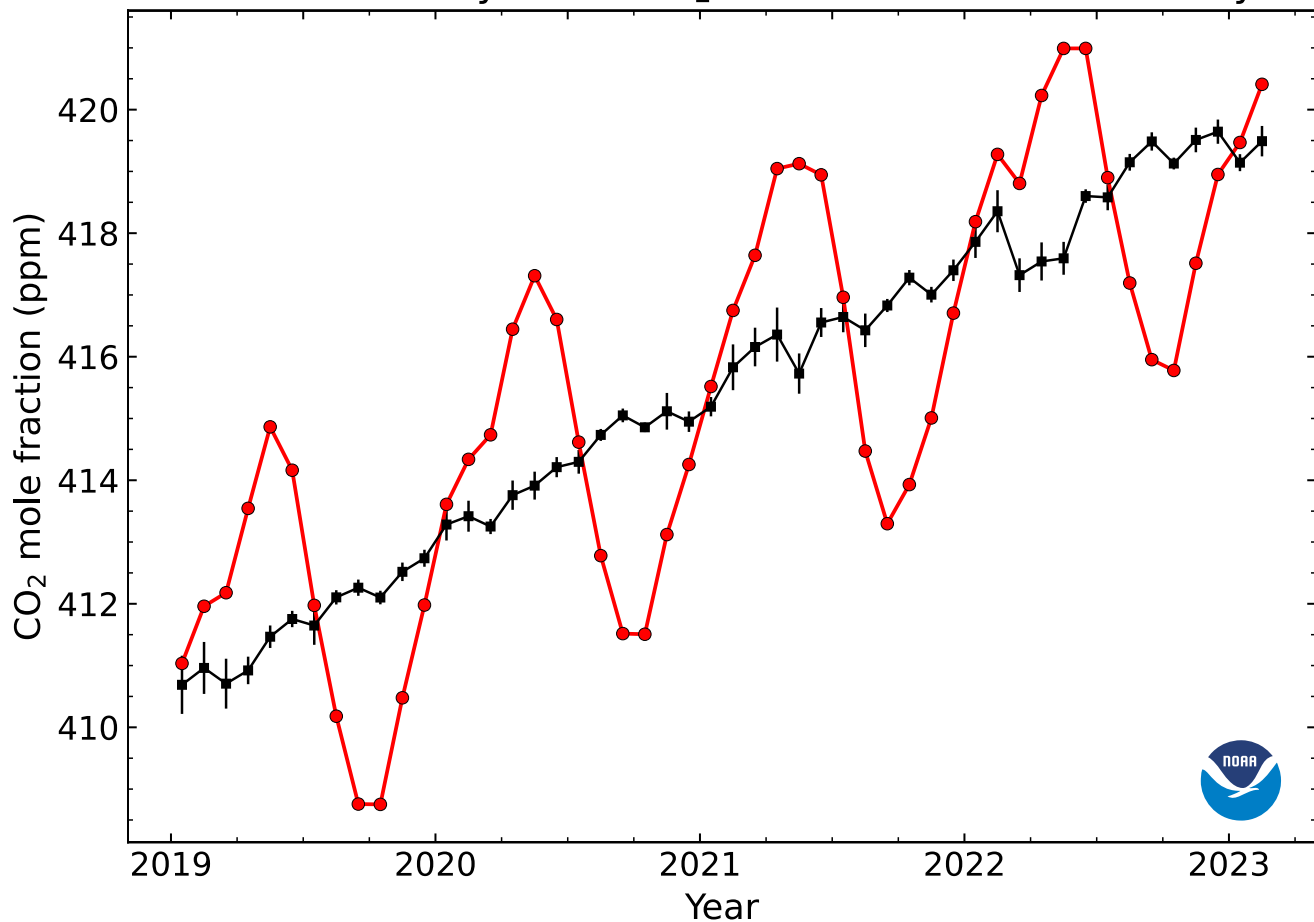

Recent Monthly Mean CO₂ at Mauna Loa Observatory

2023-March-05