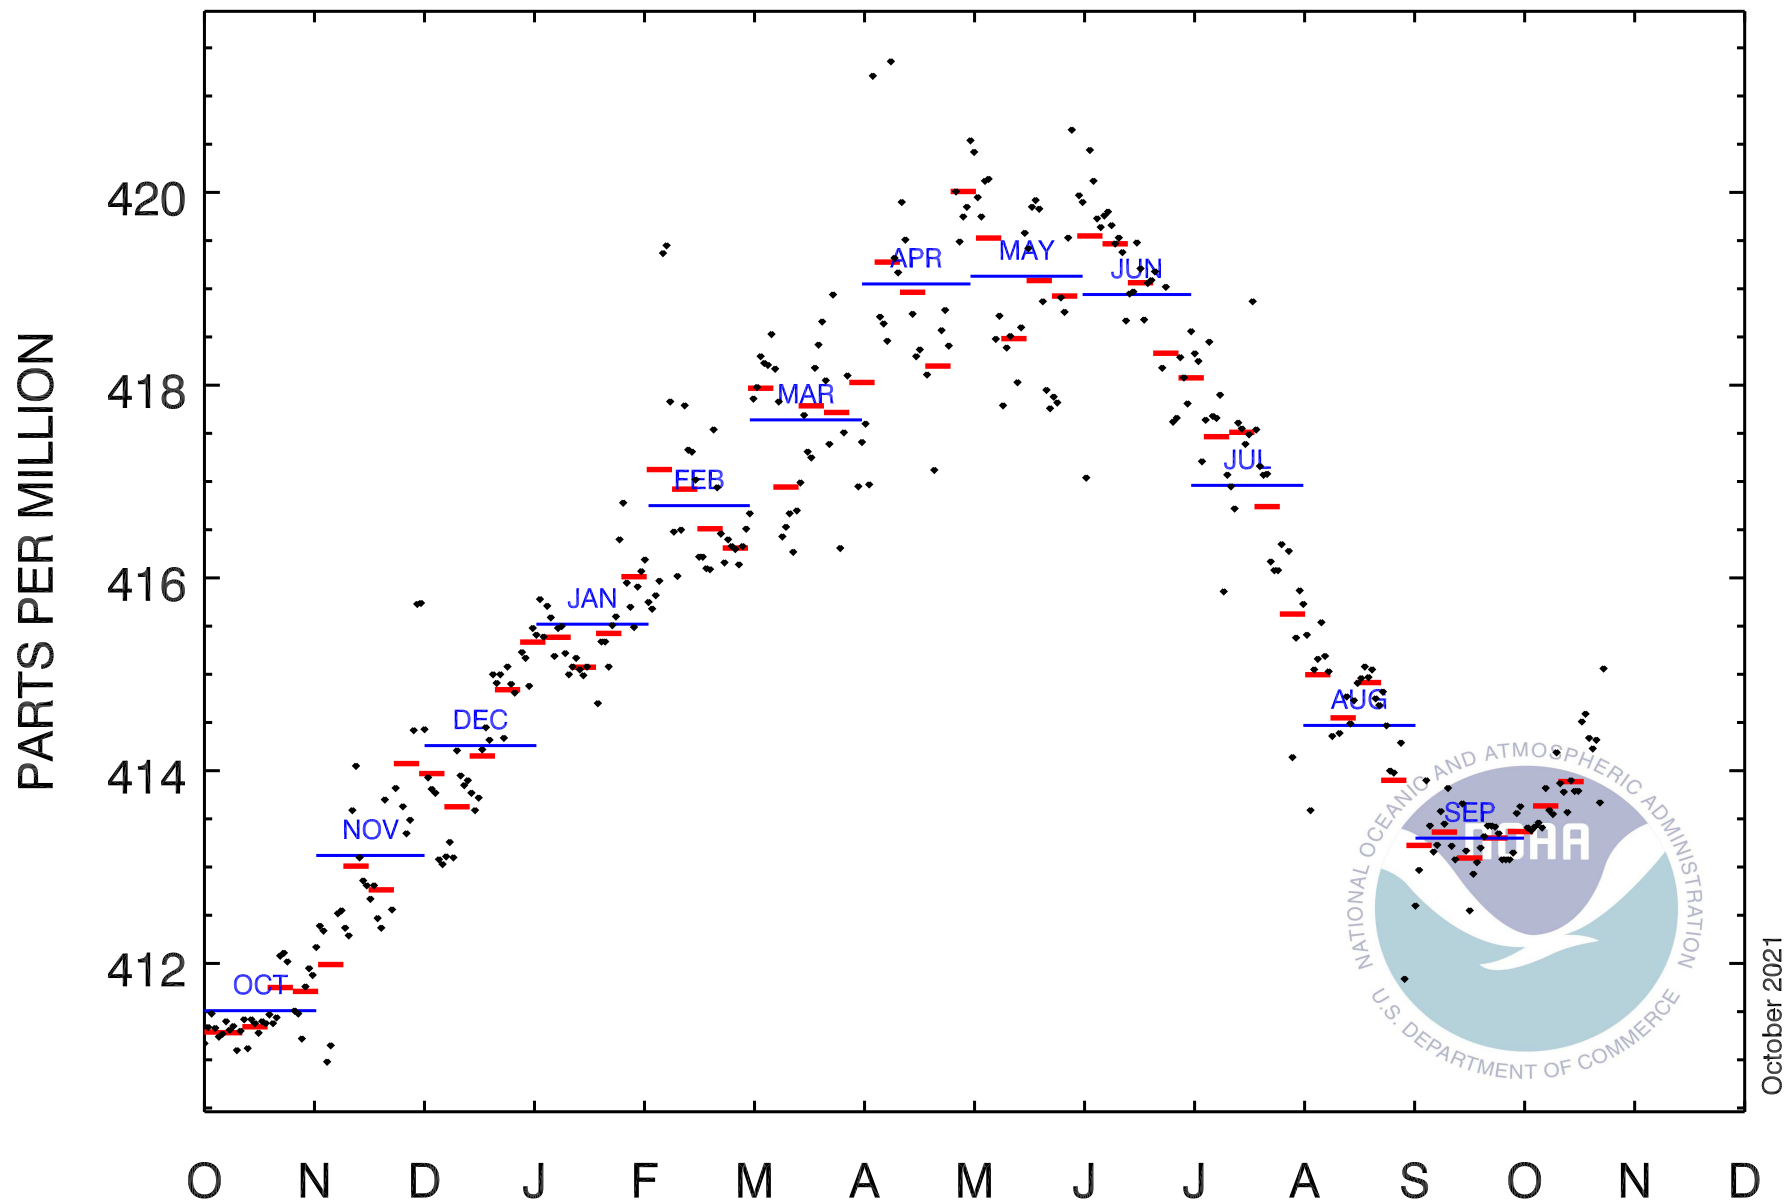

# One year of CO<sub>2</sub> daily and weekly means at Mauna Loa

October 2021